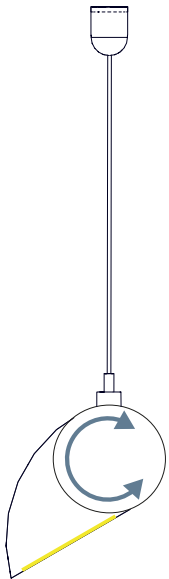

CIANA GRAZE

CNA GZ

YYZ Ciana graze is an adjustable wall or ceiling fixture that provides effective, interior wall-washing. It allows for 135 degrees of rotation as well as 90 degree cut-off illumination.

POWER FEED COLOR

GP	Grey (standard for suspended, default for other mountings)
WP	White
BP	Black
TP	Transparent
XP	Custom color (contact factory)

CANOPY

NONE	Select NONE when specifying surface mount
STD	115 mm canopy for each separate power feed and suspension point(standard)
SMALL	82mm canopy for each separate power feed and suspension point
COMBO	115mm combo canopy for locations with both a power feed and suspension point

DIMENSIONS

DISTRIBUTION

DIRECT LINEAR LAMPING PERFORMANCE DATA

OUTPUT OPTIONS	DELIVERED LUMENS lm	WATTS	EFFICACY LM/W	CRI OPTIONS	CCT OPTIONS	LENS OPTIONS
Min [#]	1095	12	90	80 90	2700K 3000K 3500K 4000K 5000K 6500K	DIFF
Low [#]	1566	13.4	115			
Med [#]	3054	25	120			
Tune/Low ^{#^}	Tunable White Standard 1258 (at 4000K)	14	89	80	2700K-6500K	
Tune/Med ^{#^}	Tunable White Standard 1782 (at 4000K)	22	80	80	2700K-6500K	
RGBW	Color- Changing RGB+White N/A (entire system) 365 (white only)	19.2 (entire system) 9 (white only)	N/A (entire system) 40 (white only)	N/A (entire system) 80 (white only)	3000K 4000K	

LENS OPTIONS

DIFF is a white satin diffuser lens that produces smooth, even light across the lens surface.

Difuse
DIFF/F

SUSPENDED AND WALL MOUNTED OPTIONS

SUSPENDED

WALL (SHOWING TIE BACKS)