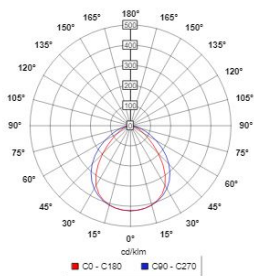

POWER FEED COLOR

GP	Grey (standard for suspended, default for other mountings)
WP	White
BP	Black
TP	Transparent
XP	Custom color (contact factory)

CANOPY

NONE	Select NONE when specifying surface mount
STD	115 mm canopy for each separate power feed and suspension point(standard)
SMALL	82mm canopy for each separate power feed and suspension point
COMBO	115mm combo canopy for locations with both a power feed and suspension point

DIMENSIONS

DISTRIBUTION

DIRECT LINEAR LAMPING PERFORMANCE DATA

OUTPUT OPTIONS	DELIVERED LUMENS lm	WATTS	EFFICACY LM/W	CRI OPTIONS	CCT OPTIONS	LENS OPTIONS
Min [#]	1095	12	90	80 90	2700K 3000K 3500K 4000K 5000K 6500K	DIFF
Low [#]	1566	13.4	115			
Med [#]	3054	25	120			
Tune/Low ^{#^}	Tunable White Standard 1258 (at 4000K)	14	89	80	2700K-6500K	
Tune/Med ^{#^}	Tunable White Standard 1782 (at 4000K)	22	80	80	2700K-6500K	
RGBW	Color- Changing RGB+White N/A (entire system) 365 (white only)	19.2 (entire system) 9 (white only)	N/A (entire system) 40 (white only)	N/A (entire system) 80 (white only)	3000K 4000K	