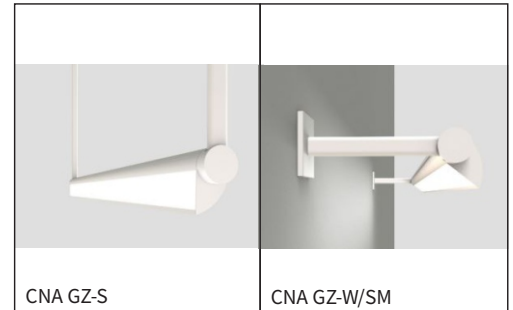

CIANA GRAZE

CNA GZ

YYZ Ciana graze is an adjustable wall or ceiling fixture that provides effective, interior wall-washing. It allows for 135 degrees of rotation as well as 90 degree cut-off illumination.

FRAME

CNA GZ-S : For Suspended Mount

CNA GZ-SM : For Wall or Surface Mount with 150, 250mm arms

DIRECT LINEAR LAMPING AND LENS

Output	CRI	CCT	Lens	
MIN	80	2700K	DIFF	Diffuse (std.)
LOW	90	3000K		
MED		3500K		
TUNE/LOW*		4000K		
TUNE/MED*		5000K		
RGBW^		6500K		

POWER FEED COLOR

GP	Grey (standard for suspended, default for other mountings)
WP	White
BP	Black
TP	Transparent
XP	Custom color (contact factory)

CANOPY

NONE	Select NONE when specifying surface mount
STD	115 mm canopy for each separate power feed and suspension point(standard)
SMALL	82mm canopy for each separate power feed and suspension point
COMBO	115mm combo canopy for locations with both a power feed and suspension point

LENS OPTIONS

DIFF is a white satin diffuser lens that produces smooth, even light across the lens surface.

Difuse
DIFF/F

SUSPENDED AND WALL MOUNTED OPTIONS

SUSPENDED

WALL (SHOWING TIE BACKS)