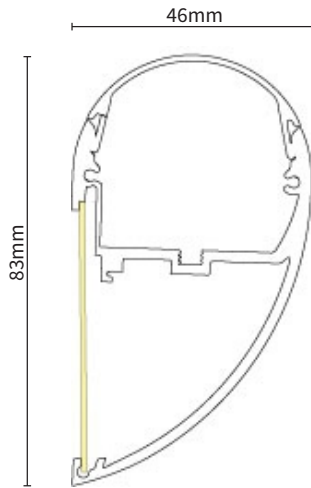

POWER FEED COLOR

GP	Grey (standard for suspended, default for other mountings)
WP	White
BP	Black
TP	Transparent
XP	Custom color (contact factory)

CANOPY

NONE	Select NONE when specifying surface mount
STD	115 mm canopy for each separate power feed and suspension point(standard)
SMALL	82mm canopy for each separate power feed and suspension point
COMBO	115mm combo canopy for locations with both a power feed and suspension point

DIMENSIONS

DISTRIBUTION

DIRECT LINEAR LAMPING PERFORMANCE DATA

OUTPUT OPTIONS	DELIVERED LUMENS lm	WATTS	EFFICACY LM/W	CRI OPTIONS	CCT OPTIONS	LENS OPTIONS
Min [#]	1095	12	90	80 90	2700K 3000K 3500K 4000K 5000K 6500K	DIFF
Low [#]	1566	13.4	115			
Med [#]	3054	25	120			
Tune/Low ^{#^}	Tunable White Standard 1258 (at 4000K)	14	89	80	2700K-6500K	
Tune/Med ^{#^}	Tunable White Standard 1782 (at 4000K)	22	80	80	2700K-6500K	
RGBW	Color- Changing RGB+White N/A (entire system) 365 (white only)	19.2 (entire system) 9 (white only)	N/A (entire system) 40 (white only)	N/A (entire system) 80 (white only)	3000K 4000K	