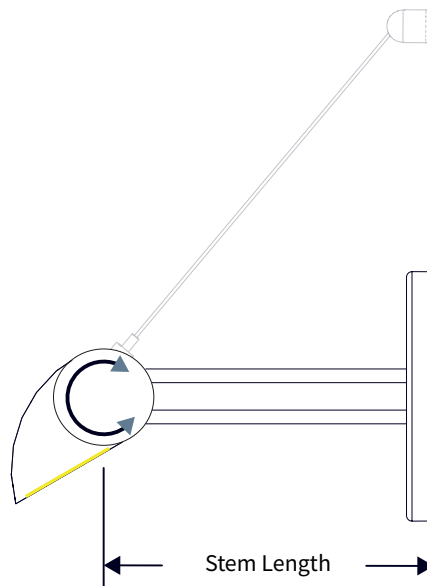

LENS OPTIONS

DIFF is a white satin diffuser lens that produces smooth, even light across the lens surface.

Difuse
DIFF/F

SUSPENDED AND WALL MOUNTED OPTIONS

SUSPENDED

WALL (SHOWING TIE BACKS)