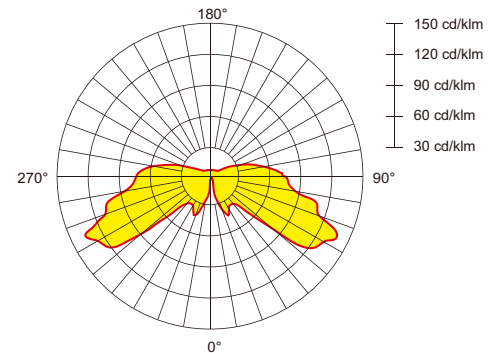

### FEATURES

|                 |                              |
|-----------------|------------------------------|
| HOUSING         | Heavy duty die-cast aluminum |
| FINISH          | Dark grey, Black             |
| RATED POWER     | 12W, 15W, 20W                |
| WORKING VOLTAGE | 100-240V AC 50-60Hz          |
| RADIANCE ANGLE  | 360°                         |
| MOUNTING        | Ground mounted               |
| LAMP LIFE       | 50,000 hrs                   |
| DIMENSIONS      | Ø180 x 1000mm                |
| OPERATION TEMP  | -30° C - +50° C              |
| CONTROL         | On/Off                       |

### DIMENSION