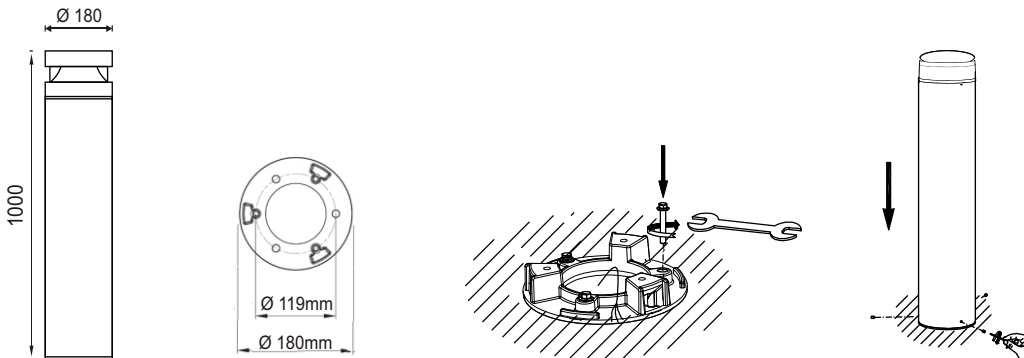

## OMI 180

**Mono** IP65 IK08 CE

YYZ Omni series is a powerful Asymmetrical LED Bollard Luminaire designed to provide precise optical systems with a low glare rating, effectively reducing light pollution. Specifically crafted for landscape applications, this ground-mounted LED light features a compact light opening aperture with a clear polycarbonate diffuser and is rated IP65 and IK08. Constructed with a heavy-duty die-cast and extruded aluminum body and housing, with low copper content, this Bollard Luminaire is polyester powder coated for maximum corrosion resistance. With high-quality optical systems, it achieves desired lighting effects for both direct and indirect illumination. Experience soft, uniform 360° lighting that seamlessly enhances the illuminated space, maximizing its aesthetic appeal.

### FEATURES

|                 |                              |
|-----------------|------------------------------|
| HOUSING         | Heavy duty die-cast aluminum |
| FINISH          | Dark grey, Black             |
| RATED POWER     | 12W, 15W, 20W                |
| WORKING VOLTAGE | 100-240V AC 50-60Hz          |
| RADIANCE ANGLE  | 360°                         |
| MOUNTING        | Ground mounted               |
| LAMP LIFE       | 50,000 hrs                   |
| DIMENSIONS      | Ø180 x 1000mm                |
| OPERATION TEMP  | -30° C - +50° C              |
| CONTROL         | On/Off                       |

### DIMENSION