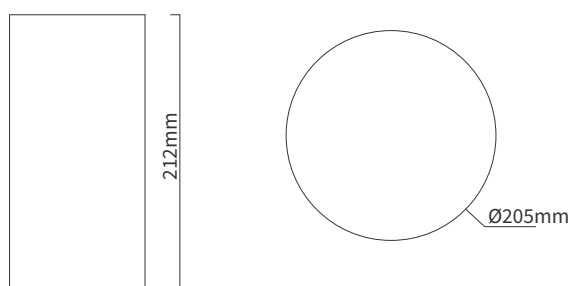

### FEATURES

|                 |                                      |
|-----------------|--------------------------------------|
| MATERIAL        | Aluminum                             |
| FINISH          | White, Black                         |
| RATED POWER     | 50/60W                               |
| WORKING VOLTAGE | 200-250Vac, 50Hz                     |
| BEAM ANGLE      | 20°/40°                              |
| MOUNTING        | Pendant, Surface mounted             |
| CONNECTION      | Indoor and outdoor rated connections |
| LAMP LIFE       | 50,000 Hrs                           |
| DIMENSION       | Ø205x212mm                           |
| OPERATING TEMP  | -10° C - +50° C                      |
| CONTROL         | On/Off                               |

### DIMENSION