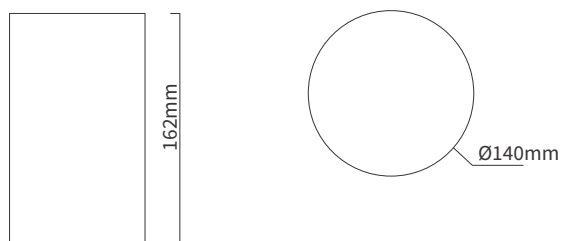

FEATURES

MATERIAL	Aluminum
FINISH	White, Black
RATED POWER	25/30W
WORKING VOLTAGE	200-250Vac, 50Hz
BEAM ANGLE	20°/40°
MOUNTING	Pendant, Surface mounted
CONNECTION	Indoor and outdoor rated connections
LAMP LIFE	50,000 Hrs
DIMENSION	Ø140x162mm
OPERATING TEMP	-10° C - +50° C
CONTROL	On/Off

REFLECTOR

ORDERING LOGIC

PRODUCT	WATTAGE	OPTIC	COLOR TEMPERATURE	VOLTAGE	BODY COLOR	REFLECTOR COLOR	CUSTOM	
PLR	25 - 25W 30 - 30W	20 - 20° 40 - 40°	(CT 27)	2700K	AC - 250Vac	WH - White	WH - White(Standard)	XX
			(CT 30)	3000K		BK - Black	Black	
			(CT 40)	4000K		MI - Mirror	Mirror	
			(CT 50)	5000K		GO - Gold	Gold	
						NI - Nickel	Nickel	