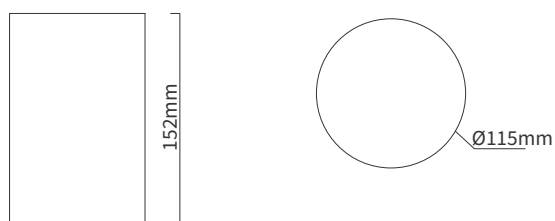

FEATURES

MATERIAL	Aluminum
FINISH	White, Black
RATED POWER	20/25W
WORKING VOLTAGE	200-250Vac, 50Hz
BEAM ANGLE	20°/40°
MOUNTING	Pendant, Surface mounted
CONNECTION	Indoor and outdoor rated connections
LAMP LIFE	50,000 Hrs
DIMENSION	Ø115x152mm
OPERATING TEMP	-10° C - +50° C
CONTROL	On/Off

REFLECTOR

ORDERING LOGIC

PRODUCT	WATTAGE	OPTIC	COLOR TEMPERATURE	VOLTAGE	BODY COLOR	REFLECTOR COLOR	CUSTOM	
PLR	20 - 20W 25 - 25W	20 - 20° 40 - 40°	(CT 27)	2700K	AC - 250Vac	WH - White	WH - White(Standard)	XX
			(CT 30)	3000K		BK - Black	Black	
			(CT 40)	4000K		MI - Mirror	Mirror	
			(CT 50)	5000K		GO - Gold	Gold	
						NI - Nickel	Nickel	