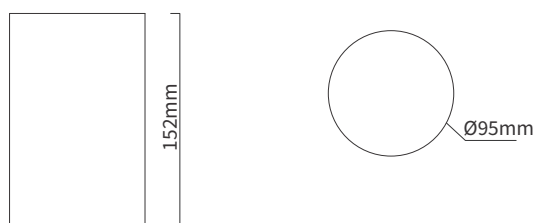

FEATURES

MATERIAL	Aluminum
FINISH	White, Black
RATED POWER	15/20W
WORKING VOLTAGE	200-250Vac, 50Hz
BEAM ANGLE	20°/40°
MOUNTING	Pendant, Surface mounted
CONNECTION	Indoor and outdoor rated connections
LAMP LIFE	50,000 Hrs
DIMENSION	Ø95x152mm
OPERATING TEMP	-10° C - +50° C
CONTROL	On/Off

REFLECTOR

ORDERING LOGIC

PRODUCT	WATTAGE	OPTIC	COLOR TEMPERATURE	VOLTAGE	BODY COLOR	REFLECTOR COLOR	CUSTOM	
PLR	15 - 15W 20 - 20W	20 - 20° 40 - 40°	(CT 27)	2700K	AC - 250Vac	WH - White	WH - White(Standard)	XX
			(CT 30)	3000K		BK - Black	Black	
			(CT 40)	4000K		MI - Mirror	Mirror	
			(CT 50)	5000K		GO - Gold	Gold	
						NI - Nickel	Nickel	