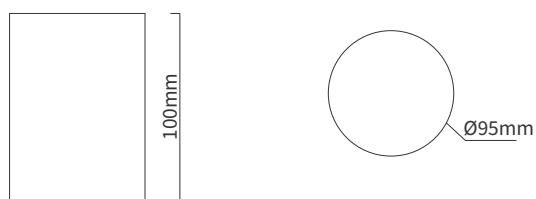

FEATURES

MATERIAL	Aluminum
FINISH	White, Black
RATED POWER	10/15W
WORKING VOLTAGE	200-250Vac, 50Hz
BEAM ANGLE	20°/40°
MOUNTING	Pendant, Surface mounted
CONNECTION	Indoor and outdoor rated connections
LAMP LIFE	50,000 Hrs
DIMENSION	Ø95x100mm
OPERATING TEMP	-10° C - +50° C
CONTROL	On/Off

REFLECTOR

ORDERING LOGIC

PRODUCT	WATTAGE	OPTIC	COLOR TEMPERATURE	VOLTAGE	BODY COLOR	REFLECTOR COLOR	CUSTOM	
PLR	10 - 10W 15 - 15W	20 - 20° 40 - 40°	(CT 27)	2700K	AC - 250Vac	WH - White	WH - White(Standard)	XX
			(CT 30)	3000K		BK - Black	Black	
			(CT 40)	4000K		MI - Mirror	Mirror	
			(CT 50)	5000K		GO - Gold	Gold	
						NI - Nickel	Nickel	