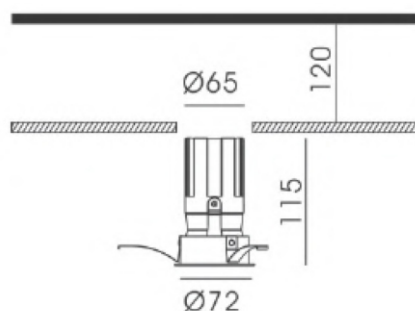

FEATURES

FINISH	WHITE, BLACK, SILVER
WORKING VOLTAGE	100-240V 50/60Hz
RATED POWER	15W
BEAM ANGLE	15°, 24°, 36°
LAMP LIFE	50,000 HRS
MOUNTING	CEILING RECESSED
CONNECTION	INDOOR RATED CONNECTIONS
DIMENSIONS	Ø72 x 115mm
OPERATION TEMP	-30° C - +40° C
CONTROL	ON/OFF, DALI, 0-10V, TRIAC

CREE LED Quality

240 VOLTS Working Voltage

15W Rated power

ELECTRICAL DATA

POWER CONSUMPTION	15W
SUPPLY VOLTAGE	100-240VAC(REMOTE DRIVER)
COLORS	2700K, 3000K, 4000K, 5000K
CRI	90
LUMEN	70lm/W

DIMENSIONS

REFLECTOR COLOR

ORDERING LOGIC

PRODUCT	WATTAGE	COLOR TEMPERATURE	BEAM ANGLE	VOLTAGE	FINISH	REFLECTOR COLOR	CUSTOM	
CNN-A-T	15 - 15W	(CT27)	2700K	15 - 15°	240VAC	BK - Black	CB - Chrome Black	xx
		(CT30)	3000K	24 - 24°		WH - White	CS - Chrome Silver	
		(CT40)	4000K	36 - 36°		SL - Silver	WH - White	
		(CT50)	5000K					