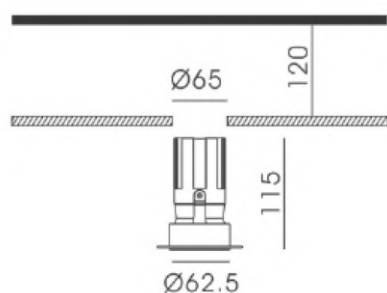

DIMENSIONS

ORDERING LOGIC

PRODUCT	WATTAGE	COLOR TEMPARTURE	BEAM ANGLE	VOLTAGE	FINISH	REFLECTOR COLOR	CUSTOM	
CNN-A-NT	15 - 15W	(CT27)	2700K	15 - 15°	240VAC	BK - Black	CB - Chrome Black	xx
		(CT30)	3000K	24 - 24°		WH - White	CS - Chrome Silver	
		(CT40)	4000K	36 - 36°		SL - Silver	WH - White	
		(CT50)	5000K					

Sample: CNN-A-NT - 15 - CT27 - 15 - 240 - BK - CB - XX