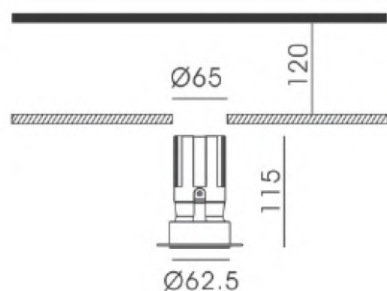

DIMENSIONS

ORDERING LOGIC

PRODUCT	WATTAGE	COLOR TEMPARTURE	BEAM ANGLE	VOLTAGE	FINISH	REFLECTOR COLOR	CUSTOM	
CNN-F-NT	15 - 15W	(CT27)	2700K	15 - 15°	240VAC	BK - Black	CB - Chrome Black	xx
		(CT30)	3000K	24 - 24°		WH - White	CS - Chrome Silver	
		(CT40)	4000K	36 - 36°		SL - Silver	WH - White	
		(CT50)	5000K					

Sample: CNN-F-NT - 15 - CT27 - 15 - 240 - BK - CB - XX