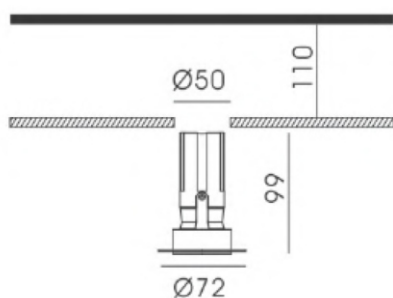

DIMENSIONS

ORDERING LOGIC

PRODUCT	WATTAGE	COLOR TEMPARTURE	BEAM ANGLE	VOLTAGE	FINISH	REFLECTOR COLOR	CUSTOM	
CNN-F-NT	9 - 9W	(CT27)	2700K	15 - 15°	240VAC	BK - Black	CB - Chrome Black	xx
		(CT30)	3000K	24 - 24°		WH - White	CS - Chrome Silver	
		(CT40)	4000K	36 - 36°		SL - Silver	WH - White	
		(CT50)	5000K					

Sample: CNN-F-NT - 9 - CT27 - 15 - 240 - BK - CB - XX