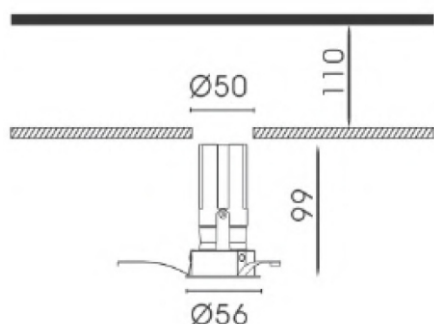

CANNON DOWN LIGHT

CNN-A-T (ADJUSTABLE WITH TRIM)

Mono IP40 CE

YYZ Cannon series of downlights feature miniature size with high performance lighting through unique heat sink design. Deep recessed design of LED light source enables glare free illumination with precise beam angles.

FEATURES

FINISH	WHITE, BLACK, SILVER
WORKING VOLTAGE	100-240V 50/60Hz
RATED POWER	9W
BEAM ANGLE	15°, 24°, 36°
LAMP LIFE	50,000 HRS
MOUNTING	CEILING RECESSED
CONNECTION	INDOOR RATED CONNECTIONS
DIMENSIONS	Ø56 x 99mm
OPERATION TEMP	-30° C - +40° C
CONTROL	ON/OFF, DALI, 0-10V, TRIAC

CREE LED Quality

240 VOLTS Working Voltage

9W Rated power

ELECTRICAL DATA

POWER CONSUMPTION	9W
SUPPLY VOLTAGE	100-240VAC (REMOTE DRIVER)
COLORS	2700K, 3000K, 4000K, 5000K
CRI	90
LUMEN	70lm/W

DIMENSIONS

REFLECTOR COLOR

ORDERING LOGIC

PRODUCT	WATTAGE	COLOR TEMPERATURE	BEAM ANGLE	VOLTAGE	FINISH	REFLECTOR COLOR	CUSTOM	
CNN-A-T	9 - 9W	(CT27)	2700K	15 - 15°	240VAC	BK - Black	CB - Chrome Black	xx
		(CT30)	3000K	24 - 24°		WH - White	CS - Chrome Silver	
		(CT40)	4000K	36 - 36°		SL - Silver	WH - White	
		(CT50)	5000K					