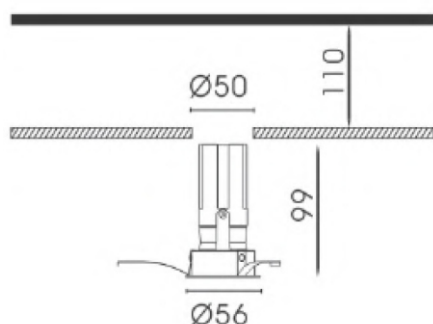

FEATURES

FINISH	WHITE, BLACK, SILVER
WORKING VOLTAGE	100-240V 50/60Hz
RATED POWER	9W
BEAM ANGLE	15°, 24°, 36°
LAMP LIFE	50,000 HRS
MOUNTING	CEILING RECESSED
CONNECTION	INDOOR RATED CONNECTIONS
DIMENSIONS	Ø56 x 99mm
OPERATION TEMP	-30° C - +40° C
CONTROL	ON/OFF, DALI, 0-10V, TRIAC

CREE LED Quality

240 VOLTS Working Voltage

9W Rated power

ELECTRICAL DATA

POWER CONSUMPTION	9W
SUPPLY VOLTAGE	100-240VAC(REMOTE DRIVER)
COLORS	2700K, 3000K, 4000K, 5000K
CRI	90
LUMEN	70lm/W

DIMENSIONS

REFLECTOR COLOR