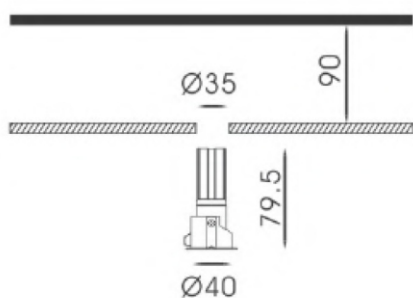

FEATURES

FINISH	WHITE, BLACK, SILVER
WORKING VOLTAGE	100-240V 50/60Hz
RATED POWER	5/6W
BEAM ANGLE	10°, 15°, 22°
LAMP LIFE	50,000 HRS
MOUNTING	CEILING RECESSED
CONNECTION	INDOOR RATED CONNECTIONS
DIMENSIONS	Ø40 x 79.5mm
OPERATION TEMP	-30° C - +40° C
CONTROL	ON/OFF, DALI, 0-10V, TRIAC

- CREE LED Quality
- 240 VOLTS Working Voltage
- 5/6 W Rated power

ELECTRICAL DATA

POWER CONSUMPTION	5/6W
SUPPLY VOLTAGE	100-240VAC (REMOTE DRIVER)
COLORS	2700K, 3000K, 4000K, 5000K
CRI	90
LUMEN	70lm/W

DIMENSIONS

REFLECTOR COLOR

ORDERING LOGIC

PRODUCT	WATTAGE	COLOR TEMPERATURE	BEAM ANGLE	VOLTAGE	FINISH	REFLECTOR COLOR	CUSTOM
CNN-A-T	5 - 5W	(CT27) 2700K	10 - 10°	240VAC	BK - Black	CB - Chrome Black	xx
	6 - 6W	(CT30) 3000K	15 - 15°		WH - White	CS - Chrome Silver	
		(CT40) 4000K	22 - 22°		SL - Silver	WH - White	
		(CT50) 5000K					