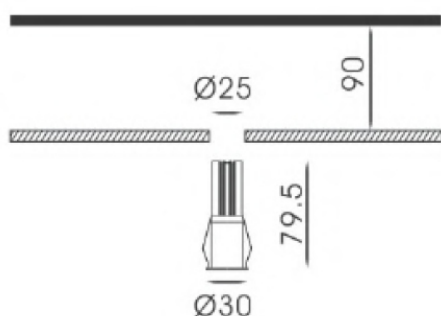

CANNON DOWN LIGHT

CNN-F-T(FIXED WITH TRIM)

Mono IP40 CE

YYZ Cannon series of downlights feature miniature size with high performance lighting through unique heat sink design. Deep recessed design of LED light source enables glare free illumination with precise beam angles.

FEATURES

FINISH	WHITE, BLACK, SILVER
WORKING VOLTAGE	100-240V 50/60Hz
RATED POWER	5/6W
BEAM ANGLE	10°, 15°, 22°
LAMP LIFE	50,000 HRS
MOUNTING	CEILING RECESSED
CONNECTION	INDOOR RATED CONNECTIONS
DIMENSIONS	Ø30 x 79.5mm
OPERATION TEMP	-30° C - +40° C
CONTROL	ON/OFF, DALI, 0-10V, TRIAC

- CREE LED Quality
- 240 VOLTS Working Voltage
- 5/6 W Rated power

ELECTRICAL DATA

POWER CONSUMPTION	5/6W
SUPPLY VOLTAGE	100-240VAC(REMOTE DRIVER)
COLORS	2700K, 3000K, 4000K, 5000K
CRI	90
LUMEN	70lm/W

DIMENSIONS

ORDERING LOGIC

PRODUCT	WATTAGE	COLOR TEMPARTURE	BEAM ANGLE	VOLTAGE	FINISH	REFLECTOR COLOR	CUSTOM
CNN-F-T	5 - 5W	(CT27) 2700K	10 - 10°	240VAC	BK - Black	CB - Chrome Black	xx
	6 - 6W	(CT30) 3000K	15 - 15°		WH - White	CS - Chrome Silver	
		(CT40) 4000K	22 - 22°		SL - Silver	WH - White	
		(CT50) 5000K					

Sample: CNN-F-T - 5 - CT27 - 10 - 240 - BK - CB - XX