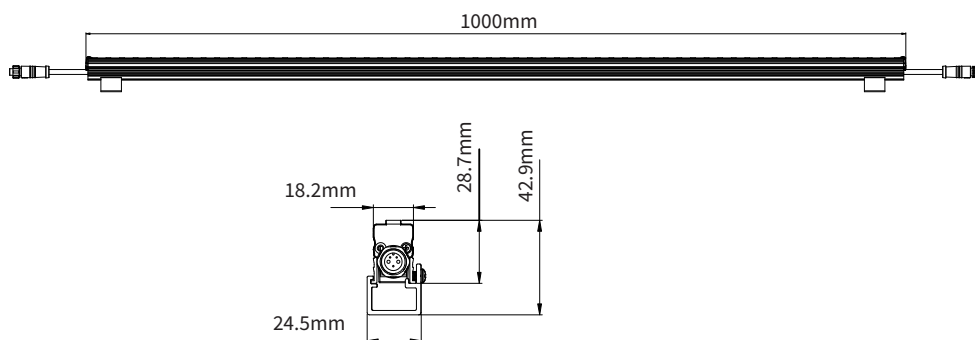

## VP-60 SERIES

YYZ Vertex Pixel is a linear lighting wall grazer which suits perfectly for highlighting outdoor and indoor applications offering powerful and efficient wall grazing and providing a high environmental projection grade IP65. It is available in range of monochromatic or color changing temperatures, controlled via ON/OFF or DMX controls. This easily integrated fixture is suitable for a wide range of applications, including media façades, touring concerts, stadiums, theme parks or just about any fixed or temporary tight space installation.

### FEATURES

INSTALLATION	Surface mounted
CONNECTION	Parallel
MATERIALS	6063 aluminum body
WIRING	Provided with cables with connectors for loop-in and loop-out.
LED NO.	60 LED/m
NOMINAL POWER	12 W/m
LUMENS	25-30lm/W
SUPPLY	48V dc
PIXEL PITCH	100mm(6 LED's per address)
DIMENSION	1000(L)x20.4(W)x27mm(H)
BODY COLOR	Aluminum
OPERATION TEMP	-25° ~ +50°

### DIMENSION