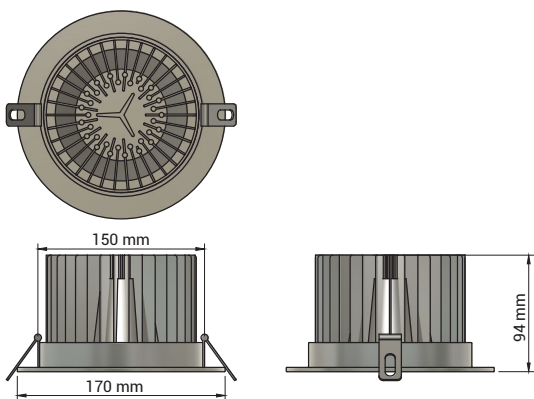

### FEATURES

<b>MATERIAL</b>	Aluminum
<b>FINISH</b>	White (Standard)
<b>RATED POWER</b>	50W
<b>OPERATING VOLTAGE</b>	90-265 V
<b>BEAM</b>	36°, 60°
<b>MOUNTING</b>	Ceiling Recessed
<b>CONNECTION</b>	Indoor-rated connections
<b>LAMP LIFE</b>	50,000 hrs
<b>DIMENSIONS</b>	Dia. 170 mm x 94 mm (cutout Dia. 150 mm)
<b>OPERATING TEMP.</b>	-20° C to +50° C
<b>CONTROL</b>	1-10 V Dimming
<b>WARRANTY</b>	ETL Listed, 3 Years Warranty

### ELECTRICAL DATA

<b>POWER</b>	50W
<b>OPERATING VOLTAGE</b>	90-265 V
<b>CCT</b>	3000K, 4000K, 6000K
<b>CRI</b>	≥80
<b>LUMEN</b>	4250 lm

### DIMENSIONS