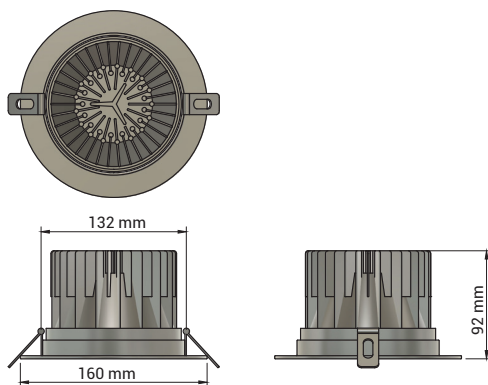

### FEATURES

<b>MATERIAL</b>	Aluminum
<b>FINISH</b>	White (Standard)
<b>RATED POWER</b>	30W
<b>OPERATING VOLTAGE</b>	90-265 V
<b>BEAM</b>	36°, 60°
<b>MOUNTING</b>	Ceiling Recessed
<b>CONNECTION</b>	Indoor-rated connections
<b>LAMP LIFE</b>	50,000 hrs
<b>DIMENSIONS</b>	Dia. 160 mm x 92 mm (cutout Dia. 132 mm)
<b>OPERATING TEMP.</b>	-20° C to +50° C
<b>CONTROL</b>	1-10 V Dimming
<b>WARRANTY</b>	ETL Listed, 3 Years Warranty

### ELECTRICAL DATA

<b>POWER</b>	30W
<b>OPERATING VOLTAGE</b>	90-265 V
<b>CCT</b>	3000K, 4000K, 6000K
<b>CRI</b>	≥80
<b>LUMEN</b>	2550 lm

### DIMENSIONS