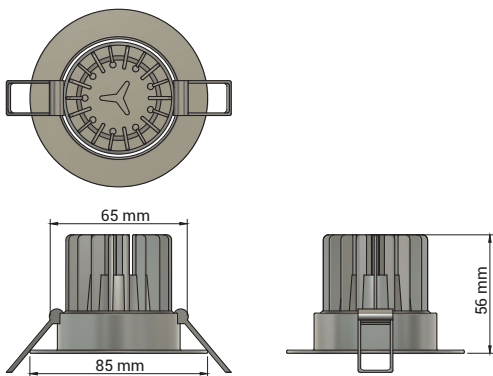

### FEATURES

<b>MATERIAL</b>	Aluminum
<b>FINISH</b>	White (Standard)
<b>RATED POWER</b>	7W
<b>OPERATING VOLTAGE</b>	90-265 V
<b>BEAM</b>	36°, 60°
<b>MOUNTING</b>	Ceiling Recessed
<b>CONNECTION</b>	Indoor-rated connections
<b>LAMP LIFE</b>	50,000 hrs
<b>DIMENSIONS</b>	Dia. 85 mm x 56 mm (cutout Dia. 65 mm)
<b>OPERATING TEMP.</b>	-20° C to +50° C
<b>CONTROL</b>	1-10 V Dimming
<b>WARRANTY</b>	ETL Listed, 3 Years Warranty

### DIMENSIONS