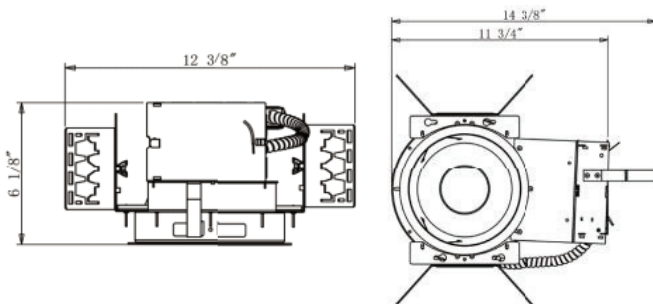

FEATURES

MATERIAL	Aluminum
FINISH	White (Standard)
RATED POWER	40W, 50W, 60W
OPERATING VOLTAGE	120/227V or 347V, 50/60Hz
BEAM	24°, 34°, 60°
MOUNTING	Ceiling Recessed
CONNECTION	Indoor-rated connections
LAMP LIFE	50,000 hrs
DIMENSIONS	12 3/8" x 14 3/8" x 6 1/8"
OPERATING TEMP.	-20° C to +50° C
CONTROL	1-10 V Dimming
WARRANTY	ETL Listed, 3 Years Warranty

ELECTRICAL DATA

POWER	40W, 50W, 60W
OPERATING VOLTAGE	120 - 277V, 347V, 50/60Hz
CCT	3000K, 3500K, 4000K, 5000K, 5500K
CRI	80, 90
EFFICACY	90 lm/W

DIMENSIONS

ORDERING LOGIC

PRODUCT	WATTAGE	COLOR TEMPERATURE	BEAM ANGLE	FINISH
DOME-NA-6	40W - 40 WATTS	CT30 - 3000K	24 - 24°	WH - White
	50W - 50 WATTS	CT35 - 3500K	30 - 30°	XX - Custom
	60W - 60 WATTS	CT40 - 4000K	60 - 60°	
		CT50 - 5000K		
		CT55 - 5500K		