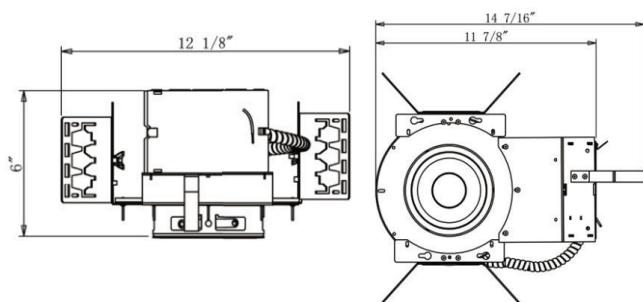

### FEATURES

<b>MATERIAL</b>	Aluminum
<b>FINISH</b>	White (Standard)
<b>RATED POWER</b>	15W, 25W, 35W
<b>OPERATING VOLTAGE</b>	120/227V or 347V, 50/60Hz
<b>BEAM</b>	24°, 34°, 60°
<b>MOUNTING</b>	Ceiling Recessed
<b>CONNECTION</b>	Indoor-rated connections
<b>LAMP LIFE</b>	50,000 hrs
<b>DIMENSIONS</b>	12 1/8" x 14 7/16" x 6"
<b>OPERATING TEMP.</b>	-20° C to +50° C
<b>CONTROL</b>	1-10 V Dimming
<b>WARRANTY</b>	ETL Listed, 3 Years Warranty

### DIMENSIONS