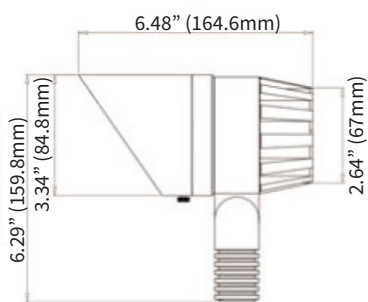

FEATURES

LED QUANTITY	1Nos
FINISH	Antique Bronze
WORKING VOLTAGE	12V DC, 24V DC
RATED POWER	1-10W (Adjustable)
RADIANCE ANGLE	20°-60° (Adjustable)
LAMP LIFE	50,000 hrs
MOUNTING	Spike
CONNECTION	Outdoor rated connections
DIMENSIONS	164.6x159.8 mm
OPERATION TEMP	-30° C - +50° C
BODY	Die-cast brass
CONTROL	Bluetooth

- CREE LED Quality
- 12V DC/24V DC Working Voltage
- 1-10W (Adjustable) Rated power

ELECTRICAL DATA

POWER CONSUMPTION	1-10W (Adjustable)
CRI	85
LEDS	Cree
COLORS	RGBW

DRAWING

Plastic Spike

Brass Spike

Honeycomb Louver