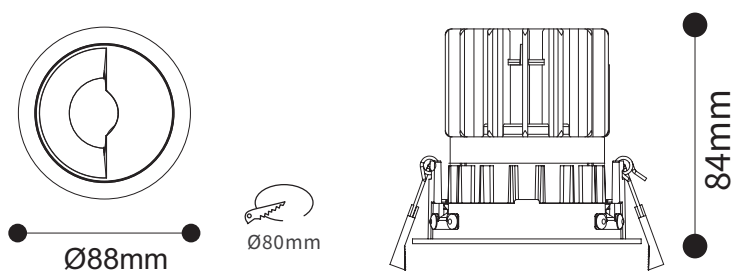

FEATURES

HOUSING	Aluminum
FINISH	White, Black
RATED POWER	12W
WORKING CURRENT	350mA
RADIANCE ANGLE	Wallshwash Lens
MOUNTING	Ceiling recessed
LAMP LIFE	50,000 hrs
DIMENSIONS	Ø88x84mm(Cutout Ø80mm)
OPERATION TEMP	-20° C - +50° C
CONTROL	On/Off, Triac, 1-10V, Dali

CITIZEN/PHILIPS
LED Quality

350mA
Working Current

12W
Rated power

ELECTRICAL DATA

RATED POWER	12W
COLORS	2700K, 3000K, 4000K, 5000K
CRI	90+
LUMEN OUTPUT	654lm

DIMENSION

Striped glass Honeycomb louver Diffusion sheet Woven glass

ORDERING LOGIC

PRODUCT	WATTAGE	COLOR TEMPERATURE	CURRENT	FINISH	ACCESSORIES	
PIE W 84	12 - 12W	(CT27)	2700K	350 - 350mA(12W)	WH - White	SG - Striped glass
		(CT30)	3000K		BK - Black	HL - Honeycomb louver
		(CT40)	4000K			DS - Diffusion sheet
		(CT50)	5000K			WG - Woven glass