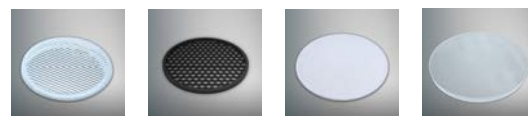

PRIDE WALLWASHER

PIE W 84

Mono IP44 CE

YYZ Pride recessed downlights is a perfect choice for lighting projects that require superior visual comfort, efficiency, and high quality of light with white reflector. Boasting a UGR value of less than 19, these downlights provide excellent glare control and uniformity of illumination while maintaining a high level of visual comfort. This series of LED downlights is the ideal choice for lighting projects that demand a reliable, energy efficient solution with superior visual comfort and quality of light.

FEATURES

HOUSING	Aluminum
FINISH	White, Black
RATED POWER	12W
WORKING CURRENT	350mA
RADIANCE ANGLE	Wallshwash Lens
MOUNTING	Ceiling recessed
LAMP LIFE	50,000 hrs
DIMENSIONS	Ø88x84mm(Cutout Ø80mm)
OPERATION TEMP	-20° C - +50° C
CONTROL	On/Off, Triac, 1-10V, Dali

CITIZEN/PHILIPS
LED Quality

350mA
Working Current

12W
Rated power

ELECTRICAL DATA

RATED POWER	12W
COLORS	2700K, 3000K, 4000K, 5000K
CRI	90+
LUMEN OUTPUT	654lm

DIMENSION

Striped glass Honeycomb louver Diffusion sheet Woven glass

ORDERING LOGIC

PRODUCT	WATTAGE	COLOR TEMPERATURE	CURRENT	FINISH	ACCESSORIES	
PIE W 84	12 - 12W	(CT27)	2700K	350 - 350mA(12W)	WH - White	SG - Striped glass
		(CT30)	3000K		BK - Black	HL - Honeycomb louver
		(CT40)	4000K			DS - Diffusion sheet
		(CT50)	5000K			WG - Woven glass