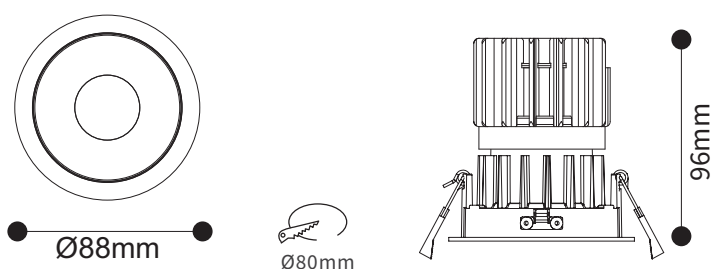

FEATURES

HOUSING	Aluminum
FINISH	White, Black
RATED POWER	10W, 12W
WORKING CURRENT	800mA (10W), 350mA(12W)
RADIANCE ANGLE	15°, 30°, 50°, 60°
MOUNTING	Ceiling recessed
LAMP LIFE	50,000 hrs
DIMENSIONS	Ø88x96mm(Cutout Ø80mm)
OPERATION TEMP	-20° C - +50° C
CONTROL	On/Off, Triac, 1-10V, Dali

CITIZEN/PHILIPS
LED Quality

800mA / 350mA
Working Current

10W/12W
Rated power

ELECTRICAL DATA

RATED POWER	10W, 12W
COLORS	2700K, 3000K, 4000K, 5000K
CRI	90+
LUMEN OUTPUT	784lm @10W, 1265lm @ 12W

DIMENSION

Striped glass Honeycomb louver Diffusion sheet Woven glass

ORDERING LOGIC

PRODUCT	WATTAGE	COLOR TEMPERATURE		CURRENT	BEAM ANGLE	FINISH	ACCESSORIES
PIE 96	10 - 10W	(CT27)	2700K	800 - 800mA(10W)	15° - 15°	WH - White	SG - Striped glass
		(CT30)	3000K	350 - 350mA(12W)	30° - 30°		BK - Black
	(CT40)	4000K	50° - 50°		DS - Diffusion sheet		
	(CT50)	5000K	60° - 60°	WG - Woven glass			