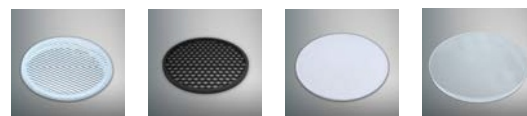

PRIDE

PIE 96

Mono IP44 CE

YYZ Pride recessed downlights is a perfect choice for lighting projects that require superior visual comfort, efficiency, and high quality of light with white reflector. Boasting a UGR value of less than 19, these downlights provide excellent glare control and uniformity of illumination while maintaining a high level of visual comfort. This series of LED downlights is the ideal choice for lighting projects that demand a reliable, energy efficient solution with superior visual comfort and quality of light.

FEATURES

HOUSING	Aluminum
FINISH	White, Black
RATED POWER	10W, 12W
WORKING CURRENT	800mA (10W), 350mA(12W)
RADIANCE ANGLE	15°, 30°, 50°, 60°
MOUNTING	Ceiling recessed
LAMP LIFE	50,000 hrs
DIMENSIONS	Ø88x96mm(Cutout Ø80mm)
OPERATION TEMP	-20° C - +50° C
CONTROL	On/Off, Triac, 1-10V, Dali

CITIZEN/PHILIPS
LED Quality

800mA / 350mA
Working Current

10W/12W
Rated power

ELECTRICAL DATA

RATED POWER	10W, 12W
COLORS	2700K, 3000K, 4000K, 5000K
CRI	90+
LUMEN OUTPUT	784lm @10W, 1265lm @ 12W

DIMENSION

Striped glass Honeycomb louver Diffusion sheet Woven glass

ORDERING LOGIC

PRODUCT	WATTAGE	COLOR TEMPERATURE		CURRENT	BEAM ANGLE	FINISH	ACCESSORIES
PIE 96	10 - 10W	(CT27)	2700K	800 - 800mA(10W)	15° - 15°	WH - White	SG - Striped glass
		(CT30)	3000K	350 - 350mA(12W)	30° - 30°		BK - Black
	(CT40)	4000K	50° - 50°		DS - Diffusion sheet		
	(CT50)	5000K	60° - 60°	WG - Woven glass			