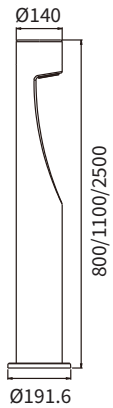

TUCUXI BOLLARD

TCI-BL1

Mono IP65 CE

YYZ Tucuxi is a landscape bollard luminaire developed to illuminate the ground using the high performance of the LED light source. The outdoor lighting fixture is aesthetically designed with curved crystal glass and horn-shaped reflector to create a beautiful glow of light and brightly magical look. Especially, the reflected soft omnidirectional light provides low-dazzle and gentle ambient lighting on the ground.

FEATURES

HOUSING	Aluminum
FINISH	Black
RATED POWER	10W , 25W
WORKING VOLTAGE	90-260V AC, 50-60Hz
RADIANCE ANGLE	15°, 27°
MOUNTING	Surface mounted(Floor)
LAMP LIFE	50,000 hrs
DIMENSIONS	Ø140x800, 1100, 2500(H)mm
OPERATION TEMP	-30° C - +50° C
CONTROL	On/Off, DALI

ELECTRICAL DATA

RATED POWER	10W , 25W
COLORS	2700K, 3000K, 5000K, 6000K
CRI	80
LUMEN OUTPUT	536lm @ 10W, 1884lm @ 25W

DIMENSION

ORDERING LOGIC

PRODUCT	WATTAGE	COLOR TEMPERATURE	OPTIC	CONTROL	FINISH	FIXTURE HEIGHT
TCI-BL1	10 - 10W	(CT27) 2700K	15 - 15°	ND - Non Dimmable	BK - Black	80 - 800mm
	25 - 25W	(CT30) 3000K	27 - 27°	DA - DALI		110 - 1100mm
		(CT50) 4000K				250 - 2500mm
		(CT60) 6000K				