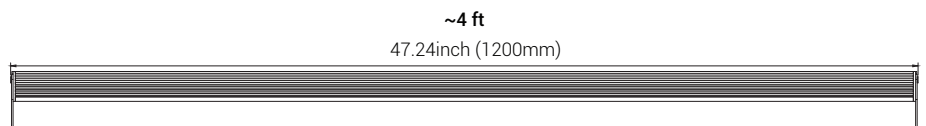

FEATURES

OPERATING VOLTAGE	105 – 277 VAC
OPERATING TEMPERATURE	-20°C to + 50°C
LIGHT SOURCE	Top quality surface mount LED with variable drive current
COLOR RANGE	Single Color Operation / Custom Color Operation
BEAM ANGLE	13°, 18°, 30°, 45°, 60°, 15°x45°
FIXTURE CONNECTION	Circular Waterproof connector
AVAILABLE IP RATING	IP-67
CRI	80

ELECTRICAL DATA

Power	4.8 W	7.2 W	9.6 W	12 W
Lumen (5000 K)	510 lm	750 lm	970 lm	1200 lm
Amp/ft (@120V)	50 mA	75 mA	100 mA	120 mA
Amp/ft (@230V)	25 mA	38 mA	50 mA	60 mA
Maximum Daisy Chain @ 120 V	175 ft / 50 m	115 ft / 30 m	85 ft / 25 m	70 ft / 20 m
Maximum Daisy Chain @ 230 V	340 ft / 100 m	225 ft / 65 m	160 ft / 50 m	140 ft / 40 m

LENGTH OPTIONS

7 LEDs /ft
LED Quantity

V AC Mains
Operating Voltage

W 4.8W / 7.2W / 9.6W / 12W
Rated power

LFC GRAZER OUTDOOR SPEC SHEET

LFC-G-0

ORDERING LOGIC

SERIES	TYPE	LOCATION	POWER	COLOR TEMPERATURE	LENGTH	OPTICS	FINISH	MOUNTING	CONNECTOR
LFC	G-Grazer	O-Outdoor	4.8W - 4.8WATTS	(CT 22) 2200K	12 - 12inch / 300mm	13 - 13°x13°	BK - Black (Standard)	SB - SWIVEL BRACKET	IP - IP CONNECTOR
			7.2W - 7.2WATTS	(CT 27) 2700K	24 - 24inch / 600mm	18 - 18°x18°			
			9.6W - 9.6WATTS	(CT 30) 3000K	36 - 36inch / 900mm	30 - 30°x30°			
			12W - 12.0WATTS	(CT 35) 3500K	48 - 48inch / 1200mm	45 - 45°x45°			
				(CT 40) 4000K		60 - 60°x60°			
				(CT 50) 5000K	15x45 - 15°x45°				
				(CT 57) 5700K					
				(CT 60) 6000K					
				(CT 65) 6500K					
				(CT BL) BLUE					
				(CTGR) GREEN					
				(CTRD) RED					
(CTAM) AMBER									