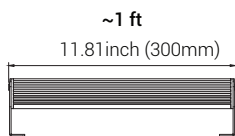

FEATURES

OPERATING VOLTAGE	105 – 277 VAC
OPERATING TEMPERATURE	-20°C to + 50°C
LIGHT SOURCE	Top quality surface mount LED with variable drive current
COLOR RANGE	Single Color Operation / Custom Color Operation
BEAM ANGLE	13°, 18°, 30°, 45°, 60°, 15°x45°
FIXTURE CONNECTION	Circular Waterproof connector
AVAILABLE IP RATING	IP-67
CRI	80

ELECTRICAL DATA

Power	4.8 W	7.2 W	9.6 W	12 W
Lumen (5000 K)	510 lm	750 lm	970 lm	1200 lm
Amp/ft (@120V)	50 mA	75 mA	100 mA	120 mA
Amp/ft (@230V)	25 mA	38 mA	50 mA	60 mA
Maximum Daisy Chain @ 120 V	175 ft / 50 m	115 ft / 30 m	85 ft / 25 m	70 ft / 20 m
Maximum Daisy Chain @ 230 V	340 ft / 100 m	225 ft / 65 m	160 ft / 50 m	140 ft / 40 m

LENGTH OPTIONS

7 LEDs /ft
LED Quantity

V AC Mains
Operating Voltage

W 4.8W / 7.2W / 9.6W / 12W
Rated power

LFC GRAZER OUTDOOR SPEC SHEET

LFC-G-0

ORDERING LOGIC

SERIES	TYPE	LOCATION	POWER	COLOR TEMPERATURE	LENGTH	OPTICS	FINISH	MOUNTING	CONNECTOR
LFC	G-Grazer	O-Outdoor	4.8W - 4.8WATTS	(CT 22) 2200K	12 - 12inch / 300mm	13 - 13°x13°	BK - Black (Standard)	SB - SWIVEL BRACKET	IP - IP CONNECTOR
			7.2W - 7.2WATTS	(CT 27) 2700K	24 - 24inch / 600mm	18 - 18°x18°			
			9.6W - 9.6WATTS	(CT 30) 3000K	36 - 36inch / 900mm	30 - 30°x30°			
			12W - 12.0WATTS	(CT 35) 3500K	48 - 48inch / 1200mm	45 - 45°x45°			
				(CT 40) 4000K		60 - 60°x60°			
				(CT 50) 5000K	15x45 - 15°x45°				
				(CT 57) 5700K					
				(CT 60) 6000K					
				(CT 65) 6500K					
				(CT BL) BLUE					
				(CTGR) GREEN					
				(CTRD) RED					
(CTAM) AMBER									

Sample: LFC-G-0-4.8W-CT24-12-13-BK- SB-IP

DIMENSIONS