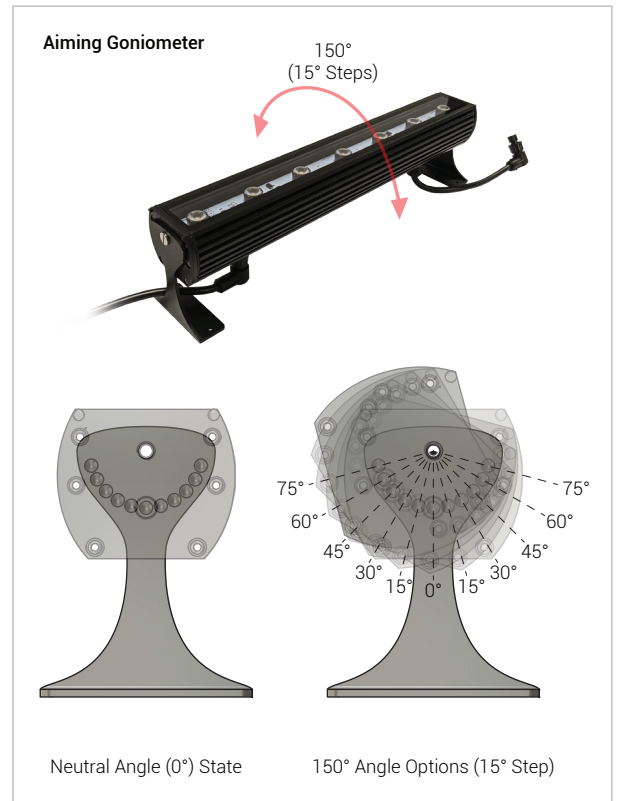

FEATURES

OPERATING VOLTAGE	105 – 277 VAC
OPERATING TEMPERATURE	-20°C to + 50°C
LIGHT SOURCE	Top quality surface mount LED with variable drive current
COLOR RANGE	Single Color Operation / Custom Color Operation
BEAM ANGLE	13°, 18°, 30°, 45°, 60°, 15°x45°
FIXTURE CONNECTION	Circular Waterproof connector
AVAILABLE IP RATING	IP-67
CRI	80

ELECTRICAL DATA

Power	4.8 W	7.2 W	9.6 W	12 W
Lumen (5000 K)	510 lm	750 lm	970 lm	1200 lm
Amp/ft (@120V)	50 mA	75 mA	100 mA	120 mA
Amp/ft (@230V)	25 mA	38 mA	50 mA	60 mA
Maximum Daisy Chain @ 120 V	175 ft / 50 m	115 ft / 30 m	85 ft / 25 m	70 ft / 20 m
Maximum Daisy Chain @ 230 V	340 ft / 100 m	225 ft / 65 m	160 ft / 50 m	140 ft / 40 m

LENGTH OPTIONS

7 LEDs /ft
LED Quantity

V AC Mains
Operating Voltage

W 4.8W / 7.2W / 9.6W / 12W
Rated power

LFC GRAZER OUTDOOR SPEC SHEET

LFC-G-0

ORDERING LOGIC

SERIES	TYPE	LOCATION	POWER	COLOR TEMPERATURE	LENGTH	OPTICS	FINISH	MOUNTING	CONNECTOR
LFC	G-Grazer	O-Outdoor	4.8W - 4.8WATTS	(CT 22) 2200K	12 - 12inch / 300mm	13 - 13°x13°	BK - Black (Standard)	SB - SWIVEL BRACKET	IP - IP CONNECTOR
			7.2W - 7.2WATTS	(CT 27) 2700K	24 - 24inch / 600mm	18 - 18°x18°			
			9.6W - 9.6WATTS	(CT 30) 3000K	36 - 36inch / 900mm	30 - 30°x30°			
			12W - 12.0WATTS	(CT 35) 3500K	48 - 48inch / 1200mm	45 - 45°x45°			
				(CT 40) 4000K		60 - 60°x60°			
				(CT 50) 5000K	15x45 - 15°x45°				
				(CT 57) 5700K					
				(CT 60) 6000K					
				(CT 65) 6500K					
				(CT BL) BLUE					
				(CTGR) GREEN					
				(CTRD) RED					
(CTAM) AMBER									