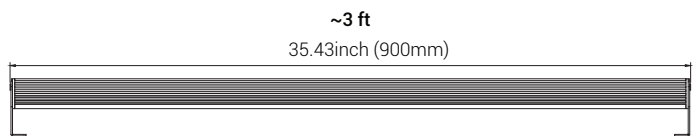

LFC GRAZER OUTDOOR SPEC SHEET

LFC-G-0

IP67
WATER
PROOF

4.8W
7.2W
9.6W
12W

The LFC Series Grazers are a simple, yet certain solution for outdoor wall-washing and grazing applications. They project a consistently crisp wash of light to accentuate wall textures. With precise beam control and power options, chances are that you'll find the "sweet spot" for the application.

FEATURES

OPERATING VOLTAGE	105 – 277 VAC
OPERATING TEMPERATURE	-20°C to + 50°C
LIGHT SOURCE	Top quality surface mount LED with variable drive current
COLOR RANGE	Single Color Operation / Custom Color Operation
BEAM ANGLE	13°, 18°, 30°, 45°, 60°, 15°x45°
FIXTURE CONNECTION	Circular Waterproof connector
AVAILABLE IP RATING	IP-67
CRI	80

ELECTRICAL DATA

Power	4.8 W	7.2 W	9.6 W	12 W
Lumen (5000 K)	510 lm	750 lm	970 lm	1200 lm
Amp/ft (@120V)	50 mA	75 mA	100 mA	120 mA
Amp/ft (@230V)	25 mA	38 mA	50 mA	60 mA
Maximum Daisy Chain @ 120 V	175 ft / 50 m	115 ft / 30 m	85 ft / 25 m	70 ft / 20 m
Maximum Daisy Chain @ 230 V	340 ft / 100 m	225 ft / 65 m	160 ft / 50 m	140 ft / 40 m

LENGTH OPTIONS

7 LEDs /ft
LED Quantity

V AC Mains
Operating Voltage

W 4.8W / 7.2W / 9.6W / 12W
Rated power

LFC GRAZER OUTDOOR SPEC SHEET

LFC-G-0

ORDERING LOGIC

SERIES	TYPE	LOCATION	POWER	COLOR TEMPERATURE	LENGTH	OPTICS	FINISH	MOUNTING	CONNECTOR
LFC	G-Grazer	O-Outdoor	4.8W - 4.8WATTS	(CT 22) 2200K	12 - 12inch / 300mm	13 - 13°x13°	BK - Black (Standard)	SB - SWIVEL BRACKET	IP - IP CONNECTOR
			7.2W - 7.2WATTS	(CT 27) 2700K	24 - 24inch / 600mm	18 - 18°x18°			
			9.6W - 9.6WATTS	(CT 30) 3000K	36 - 36inch / 900mm	30 - 30°x30°			
			12W - 12.0WATTS	(CT 35) 3500K	48 - 48inch / 1200mm	45 - 45°x45°			
				(CT 40) 4000K		60 - 60°x60°			
				(CT 50) 5000K	15x45 - 15°x45°				
				(CT 57) 5700K					
				(CT 60) 6000K					
				(CT 65) 6500K					
				(CT BL) BLUE					
				(CTGR) GREEN					
				(CTRD) RED					
(CTAM) AMBER									