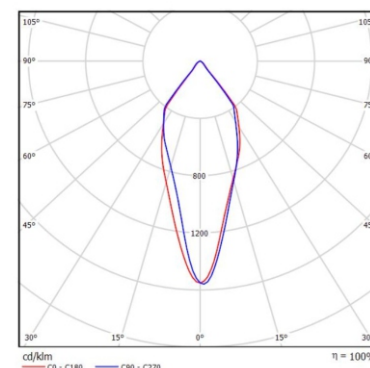

### FEATURES

MATERIAL	Aluminium housing and Polycarbonate opal prismatic refractor
LAMP LIFE	L80 B50, 100,000 Hours
MOUNTING	Suspended
CONNECTION	Indoor rated connections
BEAM ANGLE	60°, 90°, 120°
DIMENSIONS	Ø310x368mm
OPERATION TEMP	-25° C - +50° C
MacAdam	3SDCM, 2SDCM(on request)

### DIMENSIONS

PHILIPS, EPISTAR, NICHIA, SAMSUNG, LUMILEDS, OSRAM, CREE  
LED Quality

220-240V AC  
Working Voltage

30W/35W/50W/60W/80W/100W  
Rated power