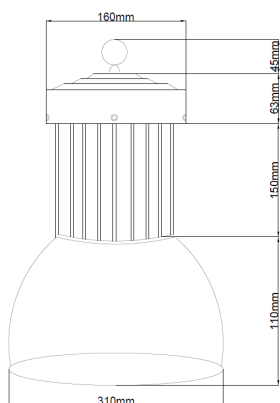

## CSA-A-MI

IP20 CE

YYZ Charisma mini series of decorative Highbay features decorative, yet robust heat sink. Optics made of decorative polycarbonate opal prismatic refractor adds sparkling element with quality volumetric illumination to the space. Options of metallic reflectors in Aluminium with beam angles of 60°, 90°, 120°. Preferred application areas include educational premises, showrooms, halls etc.

### FEATURES

MATERIAL	Aluminium housing and Polycarbonate opal prismatic refractor
LAMP LIFE	L80 B50, 100,000 Hours
MOUNTING	Suspended
CONNECTION	Indoor rated connections
BEAM ANGLE	60°, 90°, 120°
DIMENSIONS	Ø310x368mm
OPERATION TEMP	-25° C - +50° C
MacAdam	3SDCM, 2SDCM(on request)

### DIMENSIONS

PHILIPS, EPISTAR, NICHIA, SAMSUNG, LUMILEDS, OSRAM, CREE  
LED Quality

220-240V AC  
Working Voltage

30W/35W/50W/60W/80W/100W  
Rated power