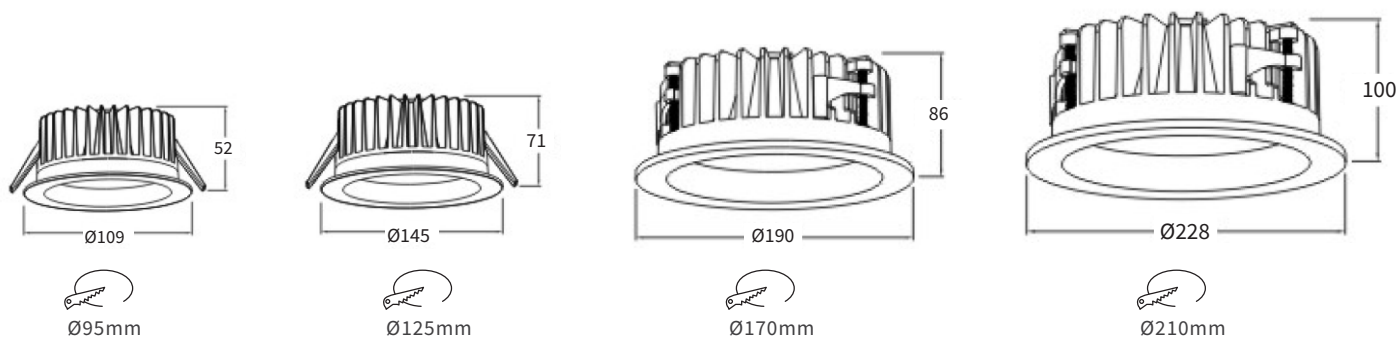

FEATURES

BODY	Aluminum
FINISH	White ring + Grey, Ash silver
WORKING VOLTAGE	220-240V AC 50/60Hz
RATED POWER	7W, 10W, 15W, 20W, 25W, 30W, 40W
RADIANCE ANGLE	60°, 90°
LAMP LIFE	50,000 hrs
MOUNTING	Ceiling recessed
DIMENSIONS	Ø109, 145, 190, 228x52, 71, 86, 100mm(CutoutØ95, 125, 170, 210mm)
OPERATING TEMP	-20° C - +50° C

DIMENSIONS

ORDERING LOGIC

PRODUCT	WATTAGE	COLOR TEMPERATURE	VOLTAGE	BEAM ANGLE	FINISH	IP RATING	LED CHIP
DCS	7 - 7W	(CT27)	AC - 220-240V AC	60 - 60°	GR - Grey	20 - IP 20	CO - COB
	10 - 10W	(CT30)		90 - 90°	AS - Ash Silver	44 - IP 44	SM - SMD
	15 - 15W	(CT40)					
	20 - 20W	(CT50)					
	25 - 25W	(CT60)					
	30 - 30W						
	40 - 40W						