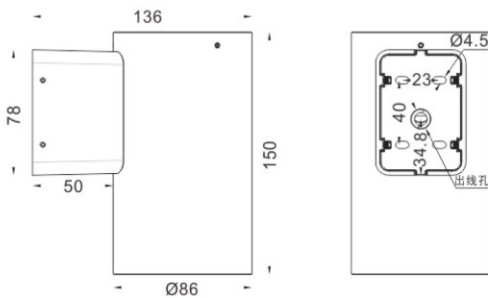

### FEATURES

HOUSING	Die-cast aluminum
WORKING VOLTAGE	220-240V AC
MOUNTING	Surface mounted
BEAM ANGLE	15°, 24°, 38°, 60°
DIMENSIONS	Ø86x150mm
OPERATION TEMP	-20° C - +50° C
BODY COLOR	Black, White
LAMP LIFE	50,000 hrs
CONTROL	On/Off, Triac, 0-10V, Dali

### DIMENSION