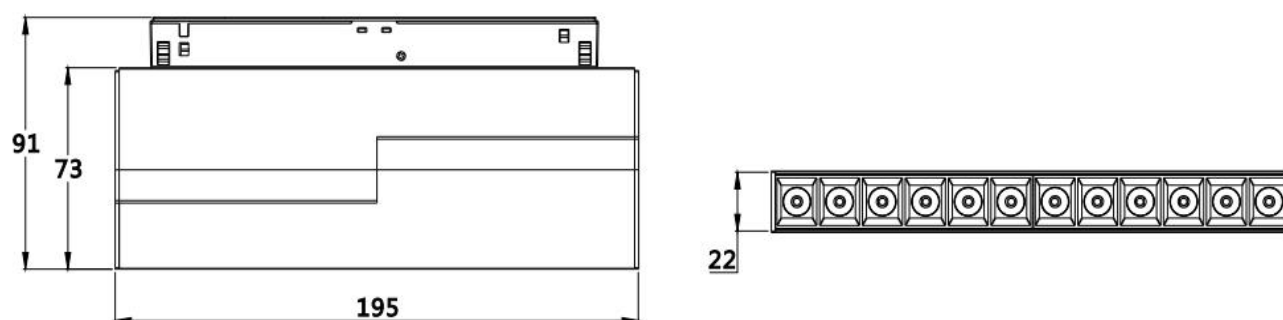

FEATURES

MATERIAL	Aluminum + PC
BODY FINISH	Black, White
RATED POWER	9W
BEAM ANGLE	40°
VOLTAGE	220-240VAC, 50/60Hz
MOUNTING	Track mounted
DIMENSIONS	195x22x73mm
OPERATION TEMP	-20° C - +50° C
CONTROL	On/Off, Dali, 1-10V

BRIDGELUX
LED Quality

9W
Rated power

ELECTRICAL DATA

POWER CONSUMPTION	9W
SUPPLY VOLTAGE	220-240VAC
COLORS	2700K, 3000K, 4000K, 5000K
CRI	90
LUMEN	85lm/W

DIMENSIONS

ORDERING LOGIC

PRODUCT	WATTAGE	COLOR TEMPERATURE	CONTROL	BEAMANGLE	FINISH	CUSTOM
PDA	9 - 9W	(CT27) 2700K	ND - Non Dimmable	40 - 40°	BK - Black	XX - XX
		(CT30) 3000K	DA - Dali		WH - White	
		(CT40) 4000K	AN - 1-10V			
		(CT50) 5000K				