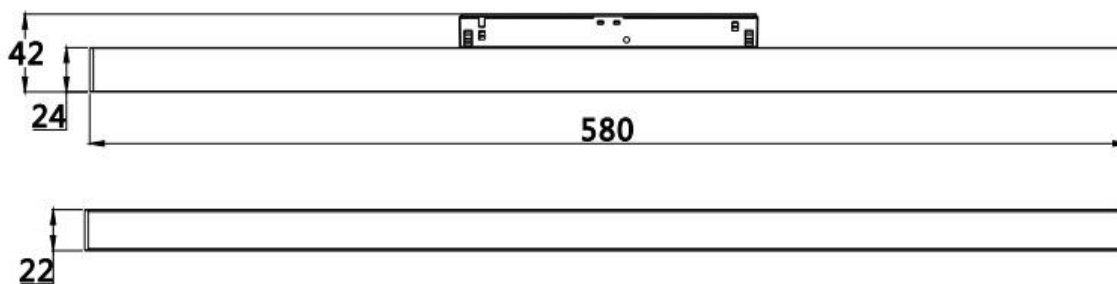

FEATURES

MATERIAL	Aluminum + PC
BODY FINISH	Black, White
RATED POWER	24W
BEAM ANGLE	120°
VOLTAGE	220-240VAC, 50/60Hz
MOUNTING	Track mounted
DIMENSIONS	580x22x24mm
OPERATION TEMP	-20° C - +50° C
CONTROL	On/Off, Dali, 1-10V

BRIDGELUX
LED Quality

24W
Rated power

ELECTRICAL DATA

POWER CONSUMPTION	24W
SUPPLY VOLTAGE	220-240VAC
COLORS	2700K, 3000K, 4000K, 5000K
CRI	90
LUMEN	85lm/W

DIMENSIONS

ORDERING LOGIC

PRODUCT	WATTAGE	COLOR TEMPERATURE	CONTROL	BEAMANGLE	FINISH	CUSTOM	
PDA	24 - 24W	(CT27)	2700K	ND - Non Dimmable	120 - 120°	BK - Black	XX - XX
		(CT30)	3000K	DA - Dali		WH - White	
		(CT40)	4000K	AN - 1-10V			
		(CT50)	5000K				