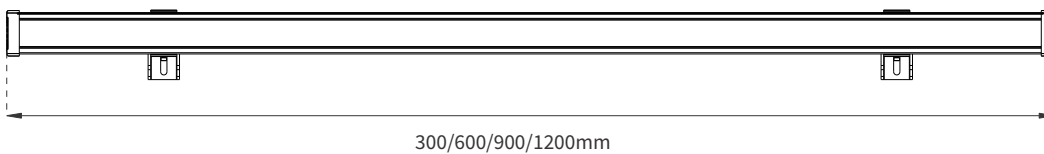

FEATURES

FINISH	Anodized or Powder coated
WORKING VOLTAGE	220VAC
RATED POWER	12W (300mm), 24W (600mm), 36W, 48W (900mm) 48W, 54W (1200mm)
BEAM ANGLE	120°
AVAILABLE LENGTH	300mm, 600mm, 900mm, 1200mm
MOUNTING	Surface mounting
OPTIC	P C Diffused
DIMENSIONS	300, 600, 900, 1200(L) x 47.6(W) x 76.55mm(H)
OPERATION TEMP	-30° C - +45° C
STORAGE TEMP	-30° C - +45° C
LAMP LIFE	50000 hrs
BODY COLOR	Anodized or powder coated
CONTROL	On/Off, Dali, 1-10V, Dmx

CREE / OSRAM
LED Quality

220V AC
Working Voltage

**12W(300mm), 24W(600mm),
36W, 48W(900mm), 48W, 54W(1200mm)**
Rated power

ELECTRICAL DATA

POWER CONSUMPTION	12W (300mm), 24W (600mm), 36W, 48W (900mm) 48W, 54W (1200mm)
COLORS	2700K, 3000K, 4000K, 5000K, 6500K, RGB, RGBW
CRI	80+
LUMEN	65-80lm/W

DIMENSION

ORDERING LOGIC

PRODUCT	WATTAGE		OPTIC		COLOR TEMPARTURE		VOLTAGE	FIXTURE LENGTH		CUSTOM	
LWO-54D	12	12W(300mm)	120	120°	(CT27)	2700K	AC - 220VAC	30	-	300mm	XX
	24	24W(600mm)			(CT30)	3000K		60	-	600mm	
	36	36W(900mm)	(CT40)	4000K	90	-	900mm				
	48	48W(900mm)	(CT50)	5000K	120	-	1200mm				
	54	48W(1200mm)	(CT65)	6500K							
		54W(1200mm)	(RGB)	RGB							
				(RGBW)	RGBW						