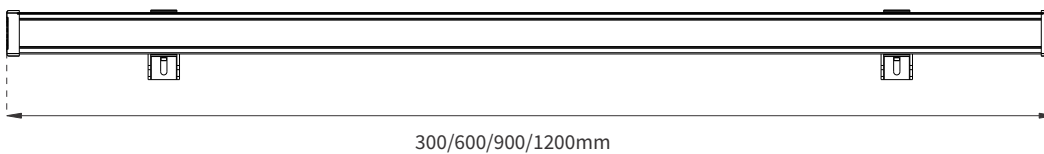

### FEATURES

FINISH	Anodized or Powder coated
WORKING VOLTAGE	220VAC
RATED POWER	12W (300mm), 24W (600mm), 36W, 48W (900mm) 48W, 54W (1200mm)
BEAM ANGLE	8°, 10°, 15°, 30°, 45°, 60°, 10°x60°, 20°x60°, 10°x40°, 15°x40°
AVAILABLE LENGTH	300mm, 600mm, 900mm, 1200mm
MOUNTING	Surface mounting
OPTIC	Honey comb louver
DIMENSIONS	300, 600, 900, 1200(L) x 47.6(W) x 76.55mm(H)
OPERATION TEMP	-30° C - +45° C
STORAGE TEMP	-30° C - +45° C
LAMP LIFE	50000 hrs
BODY COLOR	Anodized or powder coated
CONTROL	On/Off, Dali, 1-10V, Dmx

### ELECTRICAL DATA

POWER CONSUMPTION	12W (300mm), 24W (600mm), 36W, 48W (900mm) 48W, 54W (1200mm)
COLORS	2700K, 3000K, 4000K, 5000K, 6500K, RGB, RGBW
CRI	80+
LUMEN	65-80lm/W

### DIMENSION