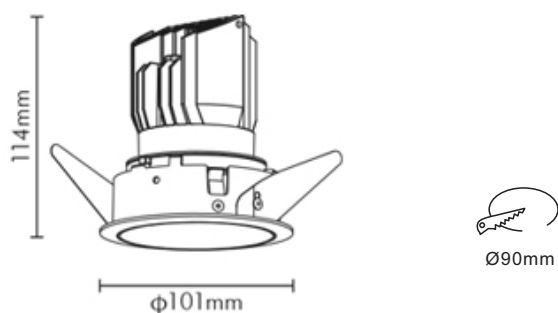

### FEATURES

BODY	Aluminum
FINISH	White
WORKING CURRENT	200mA, 300mA, 350mA
RATED POWER	8W, 12W, 15W
BEAM ANGLE	15°, 24°, 38°, 60°, 15°x40°
LAMP LIFE	50,000 hrs
MOUNTING	Ceiling recessed
DIMENSIONS	Ø101x114mm(Cutout Ø90mm)
OPERATION TEMP	-20° C - +50° C
CONTROL	On/Off, 1-10V, Phase, Dali, Bluetooth

### DIMENSIONS