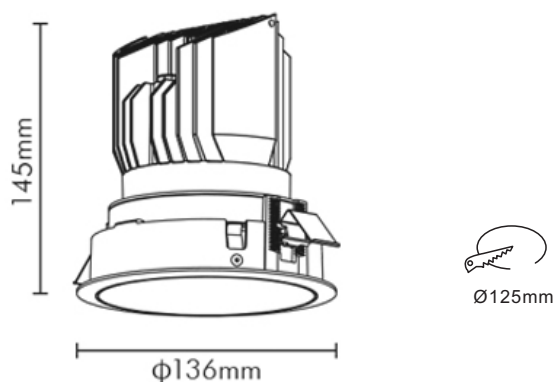

FEATURES

BODY	Aluminum
FINISH	White
WORKING CURRENT	350mA, 500mA, 600mA, 700mA, 900mA
RATED POWER	15W, 20W, 25W, 30W, 36W
BEAM ANGLE	15°, 24°, 38°, 60°, 15°x40°
LAMP LIFE	50,000 hrs
MOUNTING	Ceiling recessed
DIMENSIONS	Ø136x145mm(Cutout Ø125mm)
OPERATION TEMP	-20° C - +50° C
CONTROL	On/Off, 1-10V, Phase, Dali, Bluetooth

DIMENSIONS

ORDERING LOGIC

PRODUCT	WATTAGE	COLOR TEMPERATURE	BEAM ANGLE	FINISH	REFLECTOR COLOR
MRL R2 TR	15 - 15W	(CT 27) 2700K	15 - 15°	WH - White	WH - White
	20 - 20W	(CT 30) 3000K	24 - 24°		BK - Black
	25 - 25W	(CT 40) 4000K	38 - 38°		GD - Gold
	30 - 30W		60 - 60°		
	36 - 36W		15x40 - 15°x40°		