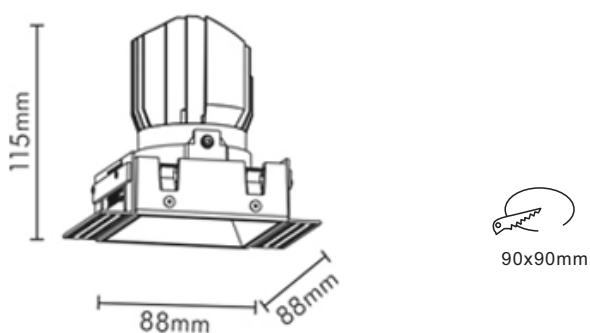

### FEATURES

BODY	Aluminum
FINISH	White
WORKING CURRENT	200mA, 300mA, 350mA
RATED POWER	8W, 12W, 15W
BEAM ANGLE	15°, 24°, 38°, 60°
LAMP LIFE	50,000 hrs
MOUNTING	Ceiling recessed
DIMENSIONS	88x88x115mm(Cutout 90x90mm)
OPERATION TEMP	-20° C - +50° C
CONTROL	On/Off, 1-10V, Phase, Dali, Bluetooth

### DIMENSIONS