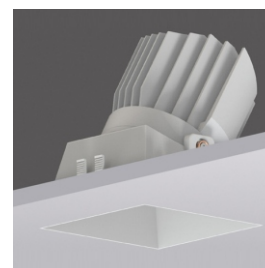

MARVEL SQUARE ADJUSTABLE TRIMLESS

MRL SQ2 ADJ

Mono IP20/IP44

YYZ Marvel series is with exquisite physique and the adjustable angle design of the spotlight enable it to exert the anti glare effect to the extreme in various spaces. Higher degree of integration with space and hence can be applicable in areas like office, kitchen, cloakroom & living room.

FEATURES

BODY	Aluminum
FINISH	White
WORKING CURRENT	350mA, 500mA, 600mA, 700mA, 900mA
RATED POWER	15W, 20W, 25W, 30W, 36W
BEAM ANGLE	15°, 24°, 38°, 60°
LAMP LIFE	50,000 hrs
MOUNTING	Ceiling recessed
DIMENSIONS	123x123x145mm(Cutout 125x125mm)
OPERATION TEMP	-20° C - +50° C
CONTROL	On/Off, 1-10V, Phase, Dali, Bluetooth

CITIZEN
LED Quality

350mA/500mA/600mA/700mA/900mA
Working Current

15W/20W/25W/30W/36W
Rated power

ELECTRICAL DATA

POWER CONSUMPTION	15W, 20W, 25W, 30W, 36W
SUPPLY VOLTAGE	100-240Vac
COLORS	2700K, 3000K, 4000K
CRI	80, 90
LUMEN	75-102lm
SDCM	3