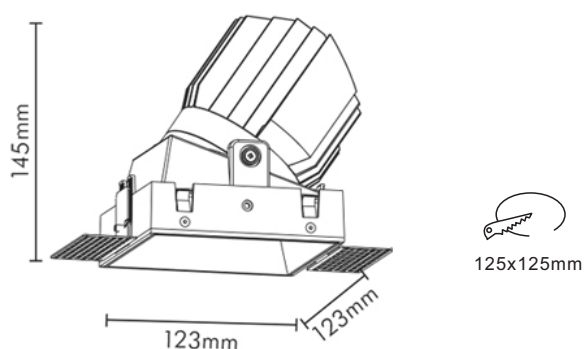

FEATURES

BODY	Aluminum
FINISH	White
WORKING CURRENT	350mA, 500mA, 600mA, 700mA, 900mA
RATED POWER	15W, 20W, 25W, 30W, 36W
BEAM ANGLE	15°, 24°, 38°, 60°
LAMP LIFE	50,000 hrs
MOUNTING	Ceiling recessed
DIMENSIONS	123x123x145mm(Cutout 125x125mm)
OPERATION TEMP	-20° C - +50° C
CONTROL	On/Off, 1-10V, Phase, Dali, Bluetooth

DIMENSIONS

ORDERING LOGIC

PRODUCT	WATTAGE	COLOR TEMPERATURE	BEAM ANGLE	FINISH	REFLECTOR COLOR
MRL SQ2 ADJ	15 - 15W	(CT 27) 2700K	15° - 15°	WH - White	WH - White
	20 - 20W	(CT 30) 3000K	24° - 24°		BK - Black
	25 - 25W	(CT 40) 4000K	38° - 38°		GD - Gold
	30 - 30W		60° - 60°		
	36 - 36W				