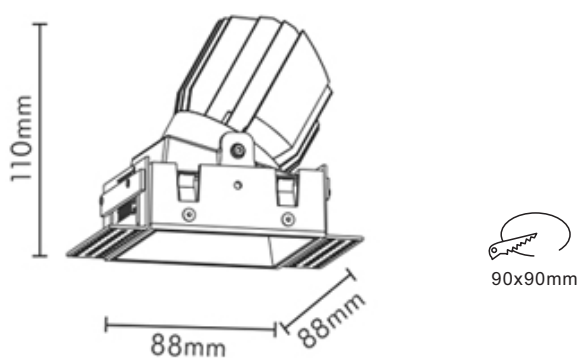

### FEATURES

BODY	Aluminum
FINISH	White
WORKING CURRENT	200mA, 300mA, 350mA
RATED POWER	8W, 12W, 15W
BEAM ANGLE	15°, 24°, 38°, 60°, 15°x40°
LAMP LIFE	50,000 hrs
MOUNTING	Ceiling recessed
DIMENSIONS	88x88x110mm(Cutout 90x90mm)
OPERATION TEMP	-20° C - +50° C
CONTROL	On/Off, 1-10V, Phase, Dali, Bluetooth

### DIMENSIONS