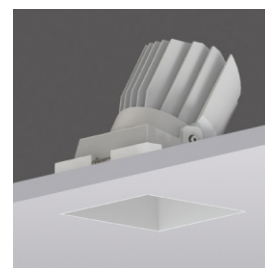

# MARVEL SQUARE ADJUSTABLE TRIMLESS

## MRL SQ1 ADJ

**Mono** IP20/IP44 C E

YYZ Marvel series is with exquisite physique and the adjustable angle design of the spotlight enable it to exert the anti glare effect to the extreme in various spaces. Higher degree of integration with space and hence can be applicable in areas like office, kitchen, cloakroom & living room.

### FEATURES

BODY	Aluminum
FINISH	White
WORKING CURRENT	200mA, 300mA, 350mA
RATED POWER	8W, 12W, 15W
BEAM ANGLE	15°, 24°, 38°, 60°, 15°x40°
LAMP LIFE	50,000 hrs
MOUNTING	Ceiling recessed
DIMENSIONS	88x88x110mm(Cutout 90x90mm)
OPERATION TEMP	-20° C - +50° C
CONTROL	On/Off, 1-10V, Phase, Dali, Bluetooth