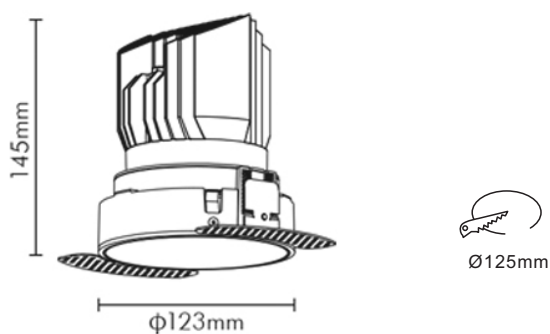

### FEATURES

BODY	Aluminum
FINISH	White
WORKING CURRENT	350mA, 500mA, 600mA, 700mA, 900mA
RATED POWER	15W, 20W, 25W, 30W, 36W
BEAM ANGLE	15°, 24°, 38°, 60°, 15°x40°
LAMP LIFE	50,000 hrs
MOUNTING	Ceiling recessed
DIMENSIONS	Ø123x145mm(Cutout Ø125mm)
OPERATION TEMP	-20° C - +50° C
CONTROL	On/Off, 1-10V, Phase, Dali, Bluetooth

### DIMENSIONS