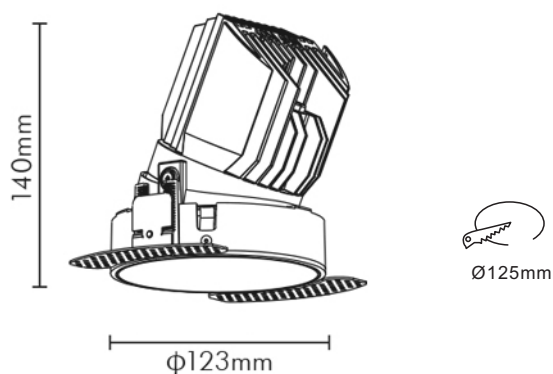

FEATURES

BODY	Aluminum
FINISH	White
WORKING CURRENT	350mA, 500mA, 600mA, 700mA, 900mA
RATED POWER	15W, 20W, 25W, 30W, 36W
BEAM ANGLE	15°, 24°, 38°, 60°, 15°x40°
LAMP LIFE	50,000 hrs
MOUNTING	Ceiling recessed
DIMENSIONS	Ø123x140mm(Cutout Ø125mm)
OPERATION TEMP	-20° C - +50° C
CONTROL	On/Off, 1-10V, Phase, Dali, Bluetooth

DIMENSIONS

ORDERING LOGIC

PRODUCT	WATTAGE	COLOR TEMPERATURE	BEAM ANGLE	FINISH	REFLECTOR COLOR
MRL R2 ADJ	15 - 15W	(CT 27) 2700K	15° - 15°	WH - White	WH - White
	20 - 20W	(CT 30) 3000K	24° - 24°		BK - Black
	25 - 25W	(CT 40) 4000K	38° - 38°		GD - Gold
	30 - 30W		60° - 60°		
	36 - 36W		15x40° - 15°x40°		