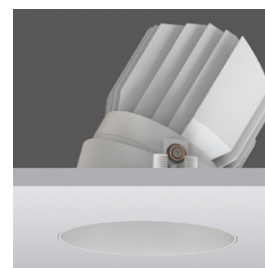

MARVEL ROUND ADJUSTABLE TRIMLESS

MRL R2 ADJ

Mono IP20/IP44

YYZ Marvel series is with exquisite physique and the adjustable angle design of the spotlight enable it to exert the anti glare effect to the extreme in various spaces. Higher degree of integration with space and hence can be applicable in areas like office, kitchen, cloakroom & living room.

FEATURES

BODY	Aluminum
FINISH	White
WORKING CURRENT	350mA, 500mA, 600mA, 700mA, 900mA
RATED POWER	15W, 20W, 25W, 30W, 36W
BEAM ANGLE	15°, 24°, 38°, 60°, 15°x40°
LAMP LIFE	50,000 hrs
MOUNTING	Ceiling recessed
DIMENSIONS	Ø123x140mm(Cutout Ø125mm)
OPERATION TEMP	-20° C - +50° C
CONTROL	On/Off, 1-10V, Phase, Dali, Bluetooth