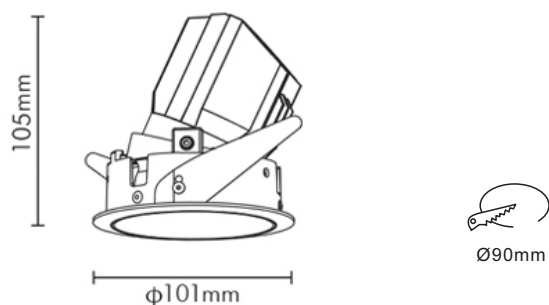

### FEATURES

BODY	Aluminum
FINISH	White
WORKING CURRENT	200mA, 300mA, 350mA
RATED POWER	8W, 12W, 15W
BEAM ANGLE	15°, 24°, 38°, 60°, 15°x40°
LAMP LIFE	50,000 hrs
MOUNTING	Ceiling recessed
DIMENSIONS	Ø101x105mm(Cutout Ø90mm)
OPERATION TEMP	-20° C - +50° C
CONTROL	On/Off, 1-10V, Phase, Dali, Bluetooth

### DIMENSIONS