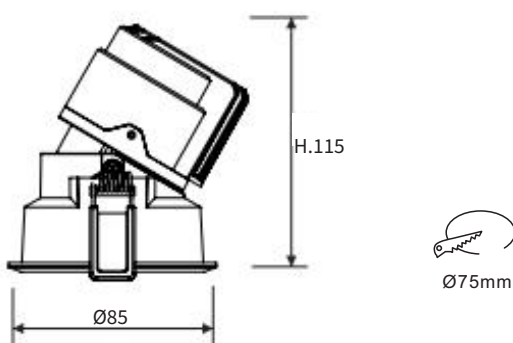

FEATURES

BODY	Die-cast aluminum & PC Cover
FINISH	White, Grey, or customized
WORKING VOLTAGE	48V DC
RATED POWER	18W
RADIANCE ANGLE	15°, 24°, 38°, 46°
LAMP LIFE	50,000 hrs
MOUNTING	Ceiling recessed
DIMENSIONS	Ø85x95mm(Cutout Ø75mm)
OPERATION TEMP	-30° C - +65° C
CONTROL	DMX

CREE
LED Quality

48 V DC
Working Voltage

18W
Rated power

ELECTRICAL DATA

POWER CONSUMPTION	18W
SUPPLY VOLTAGE	100-240Vac
COLORS	RGBW (2700K, 3000K)
CRI	80
LUMEN	90lm, 1620lm

DIMENSIONS

ORDERING LOGIC

PRODUCT	WATTAGE	COLOR TEMPERATURE	VOLTAGE	BEAM ANGLE	FINISH	
RBW	18 - 18W	(RGBW)	RGBW	DC- 48V DC	15 - 15°	WH - White
					24 - 24°	GR - Grey
					38 - 38°	
					46 - 46°	