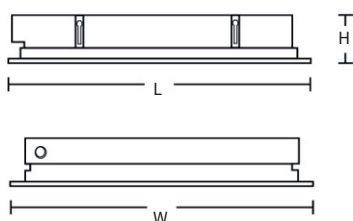

### FEATURES

MATERIAL	CRCA Sheet Steel
FINISH	White Epoxy polyester powder coated in white(RAL 9016)
RATED POWER	30W, 34W, 36W, 40W, 50W, 60W, 75W
WORKING VOLTAGE	220-240V AC
RADIANCE ANGLE	180°
MOUNTING	Ceiling recessed
CONNECTION	Indoor rated connections
LAMP LIFE	L70,B20 50,000 hours
DIMENSION	595mm x 595mm x 85mm, 1195x295x85mm, 1195x595x85mm ( Lay-in), 599mm x599mm x 85mm, 1199x299x85mm, 1199x599x85mm (Dampa)
OPERATING TEMP	-20° C - +50° C
CONTROL	On/Off, Dali, 1-10V, Emergency Kit

### DIMENSIONS

LAY-IN/GYPSUM CEILING			GYPSUM	METAL CEILING		
L	W	H	CUT-OUT	L	W	H
595	595	85	570X570	599	599	85
1195	295	85	1170X270	1199	299	85
1195	595	85	1170X570	1199	599	85