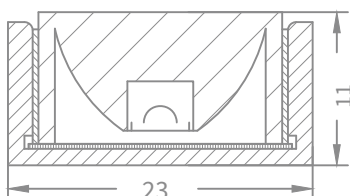

FEATURES

| | |
|------------------|-------------------------|
| WORKING VOLTAGE | 24 Volts |
| RATED POWER | 19.2W/mtr |
| BEAM ANGLE | 20°/30°/40°/55°/25°x40° |
| AVAILABLE LENGTH | 5mtr reel |
| MOUNTING | Surface mounting, Clip |
| DIMENSIONS | 23x11mm |
| OPERATION TEMP | -40° C - +50° C |
| LAMP LIFE | 50,000 hrs |

DIMENSION

BENDING DETAIL

ORDERING LOGIC

| PRODUCT | OPTIC | COLOR TEMPARTURE | VOLTAGE | CABLE ENTRY | CUSTOM |
|---------|-----------------|-------------------------------|------------|-------------|--------|
| LFW-SB | 20 - 20° | (CT25) 2500K | 24 - 24VDC | ED - End | XX |
| | 30 - 30° | (CT27) 2700K | | LF - Left | |
| | 40 - 40° | (CT30) 3000K | | RH - Right | |
| | 55 - 55° | (CT40) 4000K | | | |
| | 25x40 - 25°x40° | (CT60) 6000K (CTXX) CUSTOM | | | |