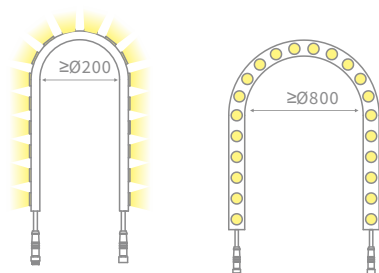

LINEAR FLEX WASHER SIDE BENDING

LFW-SB

YYZ LFW wall washer performs to give the ideal solution in achieving a flawless wall washing effect. Streamlined design with highly focussed and direction beam from a PMMA lens with silicone encapsulation. Backed with high quality aluminium profile for thermal management and adjustable brackets for effective installation. Modular system available in standard lengths and can be customized as per project requirements. IP67 structural waterproof making it desirable for a wide range of applications like wall grazing, linear and indirect illumination for exterior architectural, retail and hospitality applications.

FEATURES

| | |
|------------------|-------------------------|
| WORKING VOLTAGE | 24 Volts |
| RATED POWER | 19.2W/mtr |
| BEAM ANGLE | 20°/30°/40°/55°/25°x40° |
| AVAILABLE LENGTH | 5mtr reel |
| MOUNTING | Surface mounting, Clip |
| DIMENSIONS | 23x11mm |
| OPERATION TEMP | -40° C - +50° C |
| LAMP LIFE | 50,000 hrs |

ELECTRICAL DATA

| | |
|-------------------|-----------------------------------|
| POWER CONSUMPTION | 19.2W/mtr |
| SUPPLY VOLTAGE | 24 DC Volts |
| COLORS | 2500K, 2700K, 3000K, 4000K, 6000K |
| CRI | 80+ |

DIMENSION

BENDING DETAIL

ORDERING LOGIC

| PRODUCT | OPTIC | COLOR TEMPARTURE | VOLTAGE | CABLE ENTRY | CUSTOM |
|---------|-----------------|-------------------------------|------------|-------------|--------|
| LFW-SB | 20 - 20° | (CT25) 2500K | 24 - 24VDC | ED - End | XX |
| | 30 - 30° | (CT27) 2700K | | LF - Left | |
| | 40 - 40° | (CT30) 3000K | | RH - Right | |
| | 55 - 55° | (CT40) 4000K | | | |
| | 25x40 - 25°x40° | (CT60) 6000K (CTXX) CUSTOM | | | |