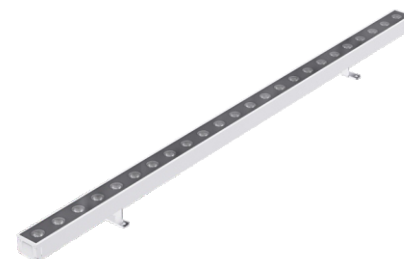

LINEAR WALLWASHER

LRW 35C-Mono

YYZ LRW is wall washer series linear light of new solution for large scale with high brightness architectural illumination. Its streamline design and aluminum profile along with adjustable brackets make it an elegant solution for wall washing and grazing applications. This IP66 rated modular system is available in 300mm, 500mm, or 1000mm lengths and can be customized as per project situations. Its integrated design of heat dissipating structure and degassing valve make it suitable for exterior architectural, retail and hospitality applications.

FEATURES

FINISH	6063 Aluminum
WORKING VOLTAGE	24V DC
RATED POWER	18W, 24W, 36W/mtr
BEAM ANGLE	15°, 30°, 45°, 60°, 15°x60°, 20°x40°
MOUNTING	Surface mounting
OPTIC	PMMA
DIMENSIONS	1000(L) x 35(W) x 59(H)mm
OPERATION TEMP	-30° C - +50° C
STORAGE TEMP	-40° C - +80° C
WEIGHT	1.2kg
LAMP LIFE	50,000 hrs
BODY COLOR	Aluminum color
CONTROL	On/Off

ELECTRICAL DATA

SUPPLY VOLTAGE	240V ac
COLORS	2700K, 3000K, 4000K, 5000K, 5700K
LUMEN	85-95lm/W

DIMENSION

ORDERING LOGIC

PRODUCT	WATTAGE	COLOR TEMPERATURE	VOLTAGE	BEAMANGLE	BODY COLOR	CUSTOM
LRW 35C	18 - 18W	(CT27) 2700K	DC - 24V DC	15 - 15°	AL - Aluminum	XX - XXX
	24 - 24W	(CT30) 3000K		30 - 30°		
	36 - 36W	(CT40) 4000K		45 - 45°		
		(CT50) 5000K		60 - 60°		
		(CT57) 5700K		15x60 - 15°x60°		
				20x40 - 20°x40°		