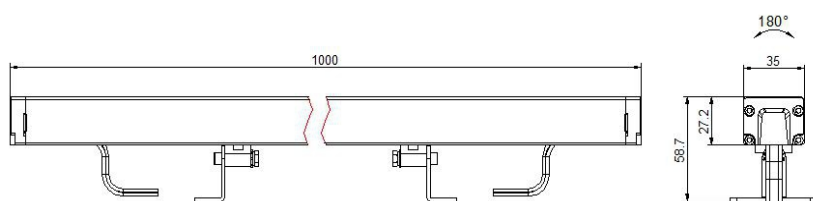

LINEAR WALLWASHER

LRW 35C-Mono

YYZ LRW is wall washer series linear light of new solution for large scale with high brightness architectural illumination. Its streamline design and aluminum profile along with adjustable brackets make it an elegant solution for wall washing and grazing applications. This IP66 rated modular system is available in 300mm, 500mm, or 1000mm lengths and can be customized as per project situations. Its integrated design of heat dissipating structure and degassing valve make it suitable for exterior architectural, retail and hospitality applications.

FEATURES

FINISH	6063 Aluminum
WORKING VOLTAGE	24V DC
RATED POWER	18W, 24W, 36W/mtr
BEAM ANGLE	15°, 30°, 45°, 60°, 15°x60°, 20°x40°
MOUNTING	Surface mounting
OPTIC	PMMA
DIMENSIONS	1000(L) x 35(W) x 59(H)mm
OPERATION TEMP	-30° C - +50° C
STORAGE TEMP	-40° C - +80° C
WEIGHT	1.2kg
LAMP LIFE	50,000 hrs
BODY COLOR	Aluminum color
CONTROL	On/Off

ELECTRICAL DATA

SUPPLY VOLTAGE	240V ac
COLORS	2700K, 3000K, 4000K, 5000K, 5700K
LUMEN	85-95lm/W

DIMENSION

ORDERING LOGIC

PRODUCT	WATTAGE	COLOR TEMPERATURE	VOLTAGE	BEAMANGLE	BODY COLOR	CUSTOM
LRW 35C	18 - 18W	(CT27) 2700K	DC - 24V DC	15 - 15°	AL - Aluminum	XX - XXX
	24 - 24W	(CT30) 3000K		30 - 30°		
	36 - 36W	(CT40) 4000K		45 - 45°		
		(CT50) 5000K		60 - 60°		
		(CT57) 5700K		15x60 - 15°x60°		
				20x40 - 20°x40°		