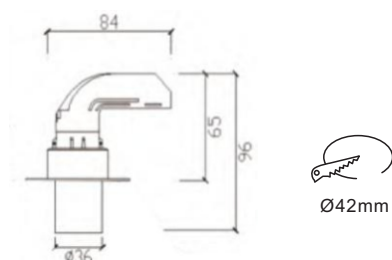

FEATURES

MATERIAL	Aluminum
FINISH	White, Black
RATED POWER	10W
WORKING CURRENT	250mA
RADIANCE ANGLE	10°, 24°, 36°, 50°
MOUNTING	Ceiling recessed mounted
CONNECTION	Indoor rated connections
LAMP LIFE	50,000 Hrs
DIMENSION	Ø36 x 65mm(CutoutØ42mm)
OPERATING TEMP	-20° C - +50° C
CONTROL	Triac, 0-10V, Dali, Wireless

CREE
LED Quality

250mA
Working Current

10W
Rated power

ELECTRICAL DATA

POWER CONSUMPTION	10W
SUPPLY VOLTAGE	220~240V AC, 50/60Hz
COLORS	2700K, 3000K, 4000K, 5000K
CRI	90
LUMEN	900lm

DIMENSIONS

ORDERING LOGIC