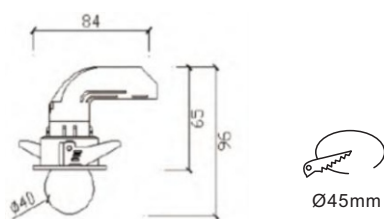

CRESCENT SERIES

CSC T 40

Mono IP20 CE

YYZ Crescent series are miniature downlights in aluminum housing which are designed for indoor rated applications. These recessed ceiling-mounted downlights with symmetrical light distribution to achieve an effective task or ambient lighting.

FEATURES

MATERIAL	Aluminum
FINISH	White, Black
RATED POWER	10W
WORKING CURRENT	250mA
RADIANCE ANGLE	100°
MOUNTING	Ceiling recessed mounted
CONNECTION	Indoor rated connections
LAMP LIFE	50,000 Hrs
DIMENSION	Ø40 x 65mm(CutoutØ45mm)
OPERATING TEMP	-20° C - +50° C
CONTROL	Triac, 0-10V, Dali, Wireless

CREE
LED Quality

250mA
Working Current

10W
Rated power

ELECTRICAL DATA

POWER CONSUMPTION	10W
SUPPLY VOLTAGE	220~240V AC, 50/60Hz
COLORS	2700K, 3000K, 4000K, 5000K
CRI	90
LUMEN	900lm

DIMENSIONS

ORDERING LOGIC

PRODUCT	WATTAGE	BEAM ANGLE	COLOR TEMPERATURE		CONTROL	FINISH	CUSTOM
CSC T 40	10 - 10W	100 - 100°	(CT27)	2700K	TR - Triac	WH - White	xx
			(CT30)	3000K	DA - Dali	BK - Black	
			(CT40)	4000K	AN - 0-10V		
			(CT50)	5000K	WL - Wireless		

Sample: CSC T40 - 10 - 100 - CT27 - TR - WH - XX