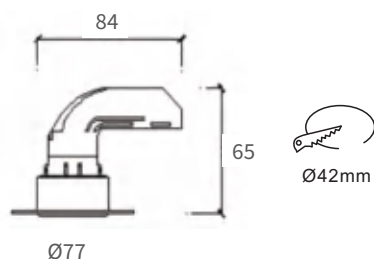

FEATURES

MATERIAL	Aluminum
FINISH	White, Black
RATED POWER	10W
WORKING CURRENT	250mA
RADIANCE ANGLE	10°, 24°, 36°, 50°
MOUNTING	Ceiling recessed mounted
CONNECTION	Indoor rated connections
LAMP LIFE	50,000 Hrs
DIMENSION	Ø77 x 65mm(CutoutØ42mm)
OPERATING TEMP	-20° C - +50° C
CONTROL	Triac, 0-10V, Dali, Wireless

CREE
LED Quality

250mA
Working Current

10W
Rated power

ELECTRICAL DATA

POWER CONSUMPTION	10W
SUPPLY VOLTAGE	220~240V AC, 50/60Hz
COLORS	2700K, 3000K, 4000K, 5000K
CRI	90
LUMEN	900lm

DIMENSIONS

ORDERING LOGIC