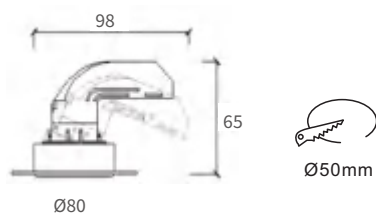

FEATURES

MATERIAL	Aluminum
FINISH	White, Black
RATED POWER	10W
WORKING CURRENT	250mA
RADIANCE ANGLE	10°, 24°, 36°, 50°
MOUNTING	Ceiling recessed mounted
CONNECTION	Indoor rated connections
LAMP LIFE	50,000 Hrs
DIMENSION	Ø80 x 65mm(CutoutØ50mm)
OPERATING TEMP	-20° C - +50° C
CONTROL	Triac, 0-10V, Dali, Wireless

CREE
LED Quality

250mA
Working Current

10W
Rated power

ELECTRICAL DATA

POWER CONSUMPTION	10W
SUPPLY VOLTAGE	220~240V AC, 50/60Hz
COLORS	2700K, 3000K, 4000K, 5000K
CRI	90
LUMEN	900lm

DIMENSIONS

ORDERING LOGIC