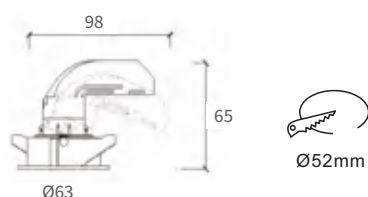

FEATURES

MATERIAL	Aluminum
FINISH	White, Black
RATED POWER	10W
WORKING CURRENT	250mA
RADIANCE ANGLE	10°, 24°, 36°, 50°
MOUNTING	Ceiling recessed mounted
CONNECTION	Indoor rated connections
LAMP LIFE	50,000 Hrs
DIMENSION	Ø63 x 65mm(CutoutØ52mm)
OPERATING TEMP	-20° C - +50° C
CONTROL	Triac, 0-10V, Dali, Wireless

CREE
LED Quality

250mA
Working Current

10W
Rated power

ELECTRICAL DATA

POWER CONSUMPTION	10W
SUPPLY VOLTAGE	220~240V AC, 50/60Hz
COLORS	2700K, 3000K, 4000K, 5000K
CRI	90
LUMEN	900lm

DIMENSIONS

ORDERING LOGIC